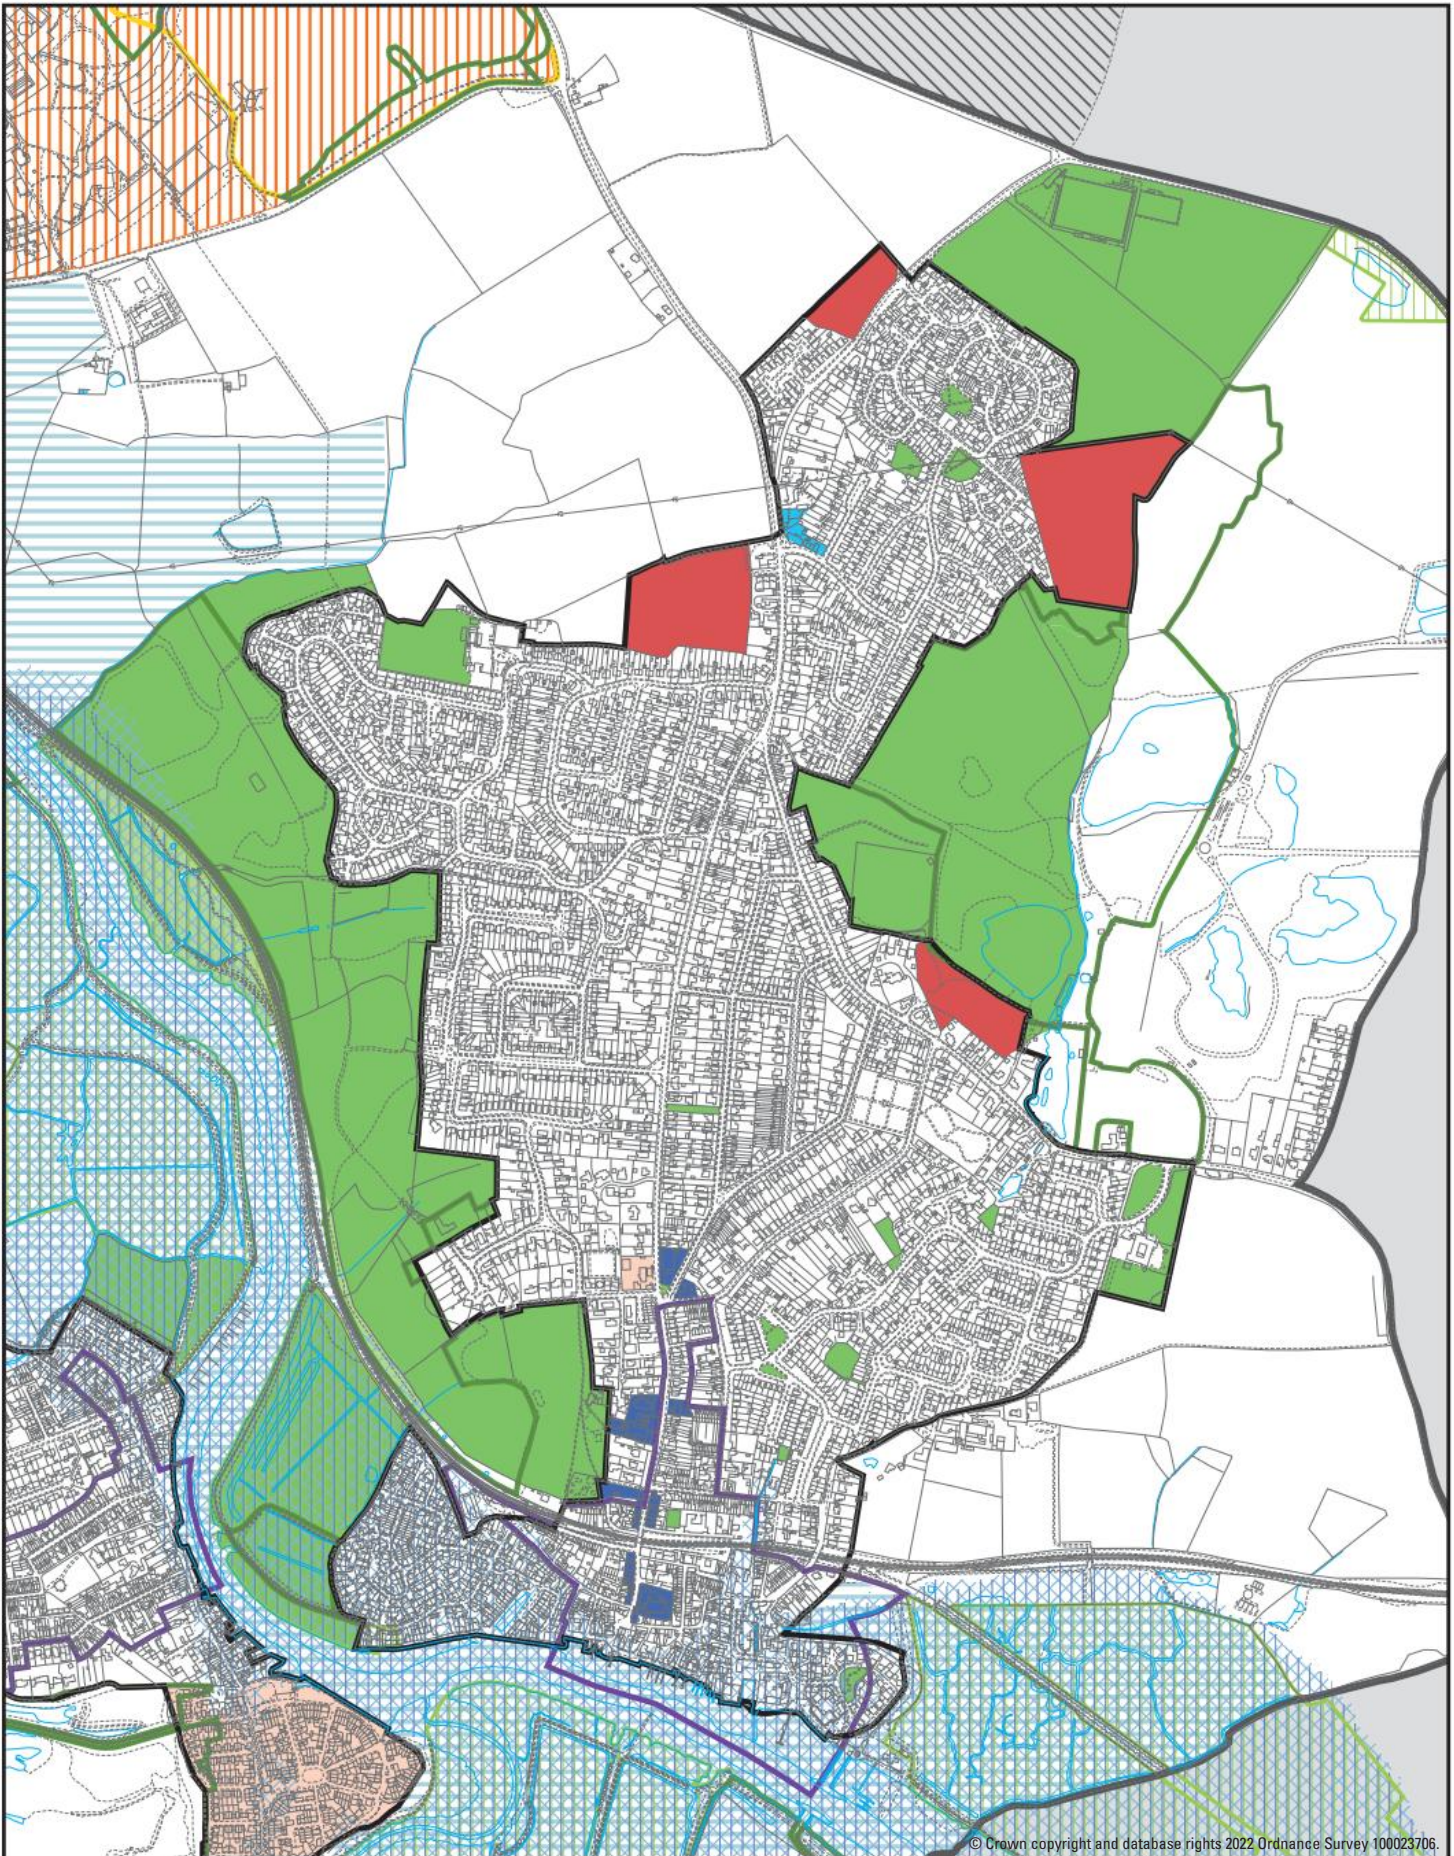

WIVENHOE

Policy SS16

Scale 1:11,500

© Crown copyright and database rights 2022 Ordnance Survey 100023706.