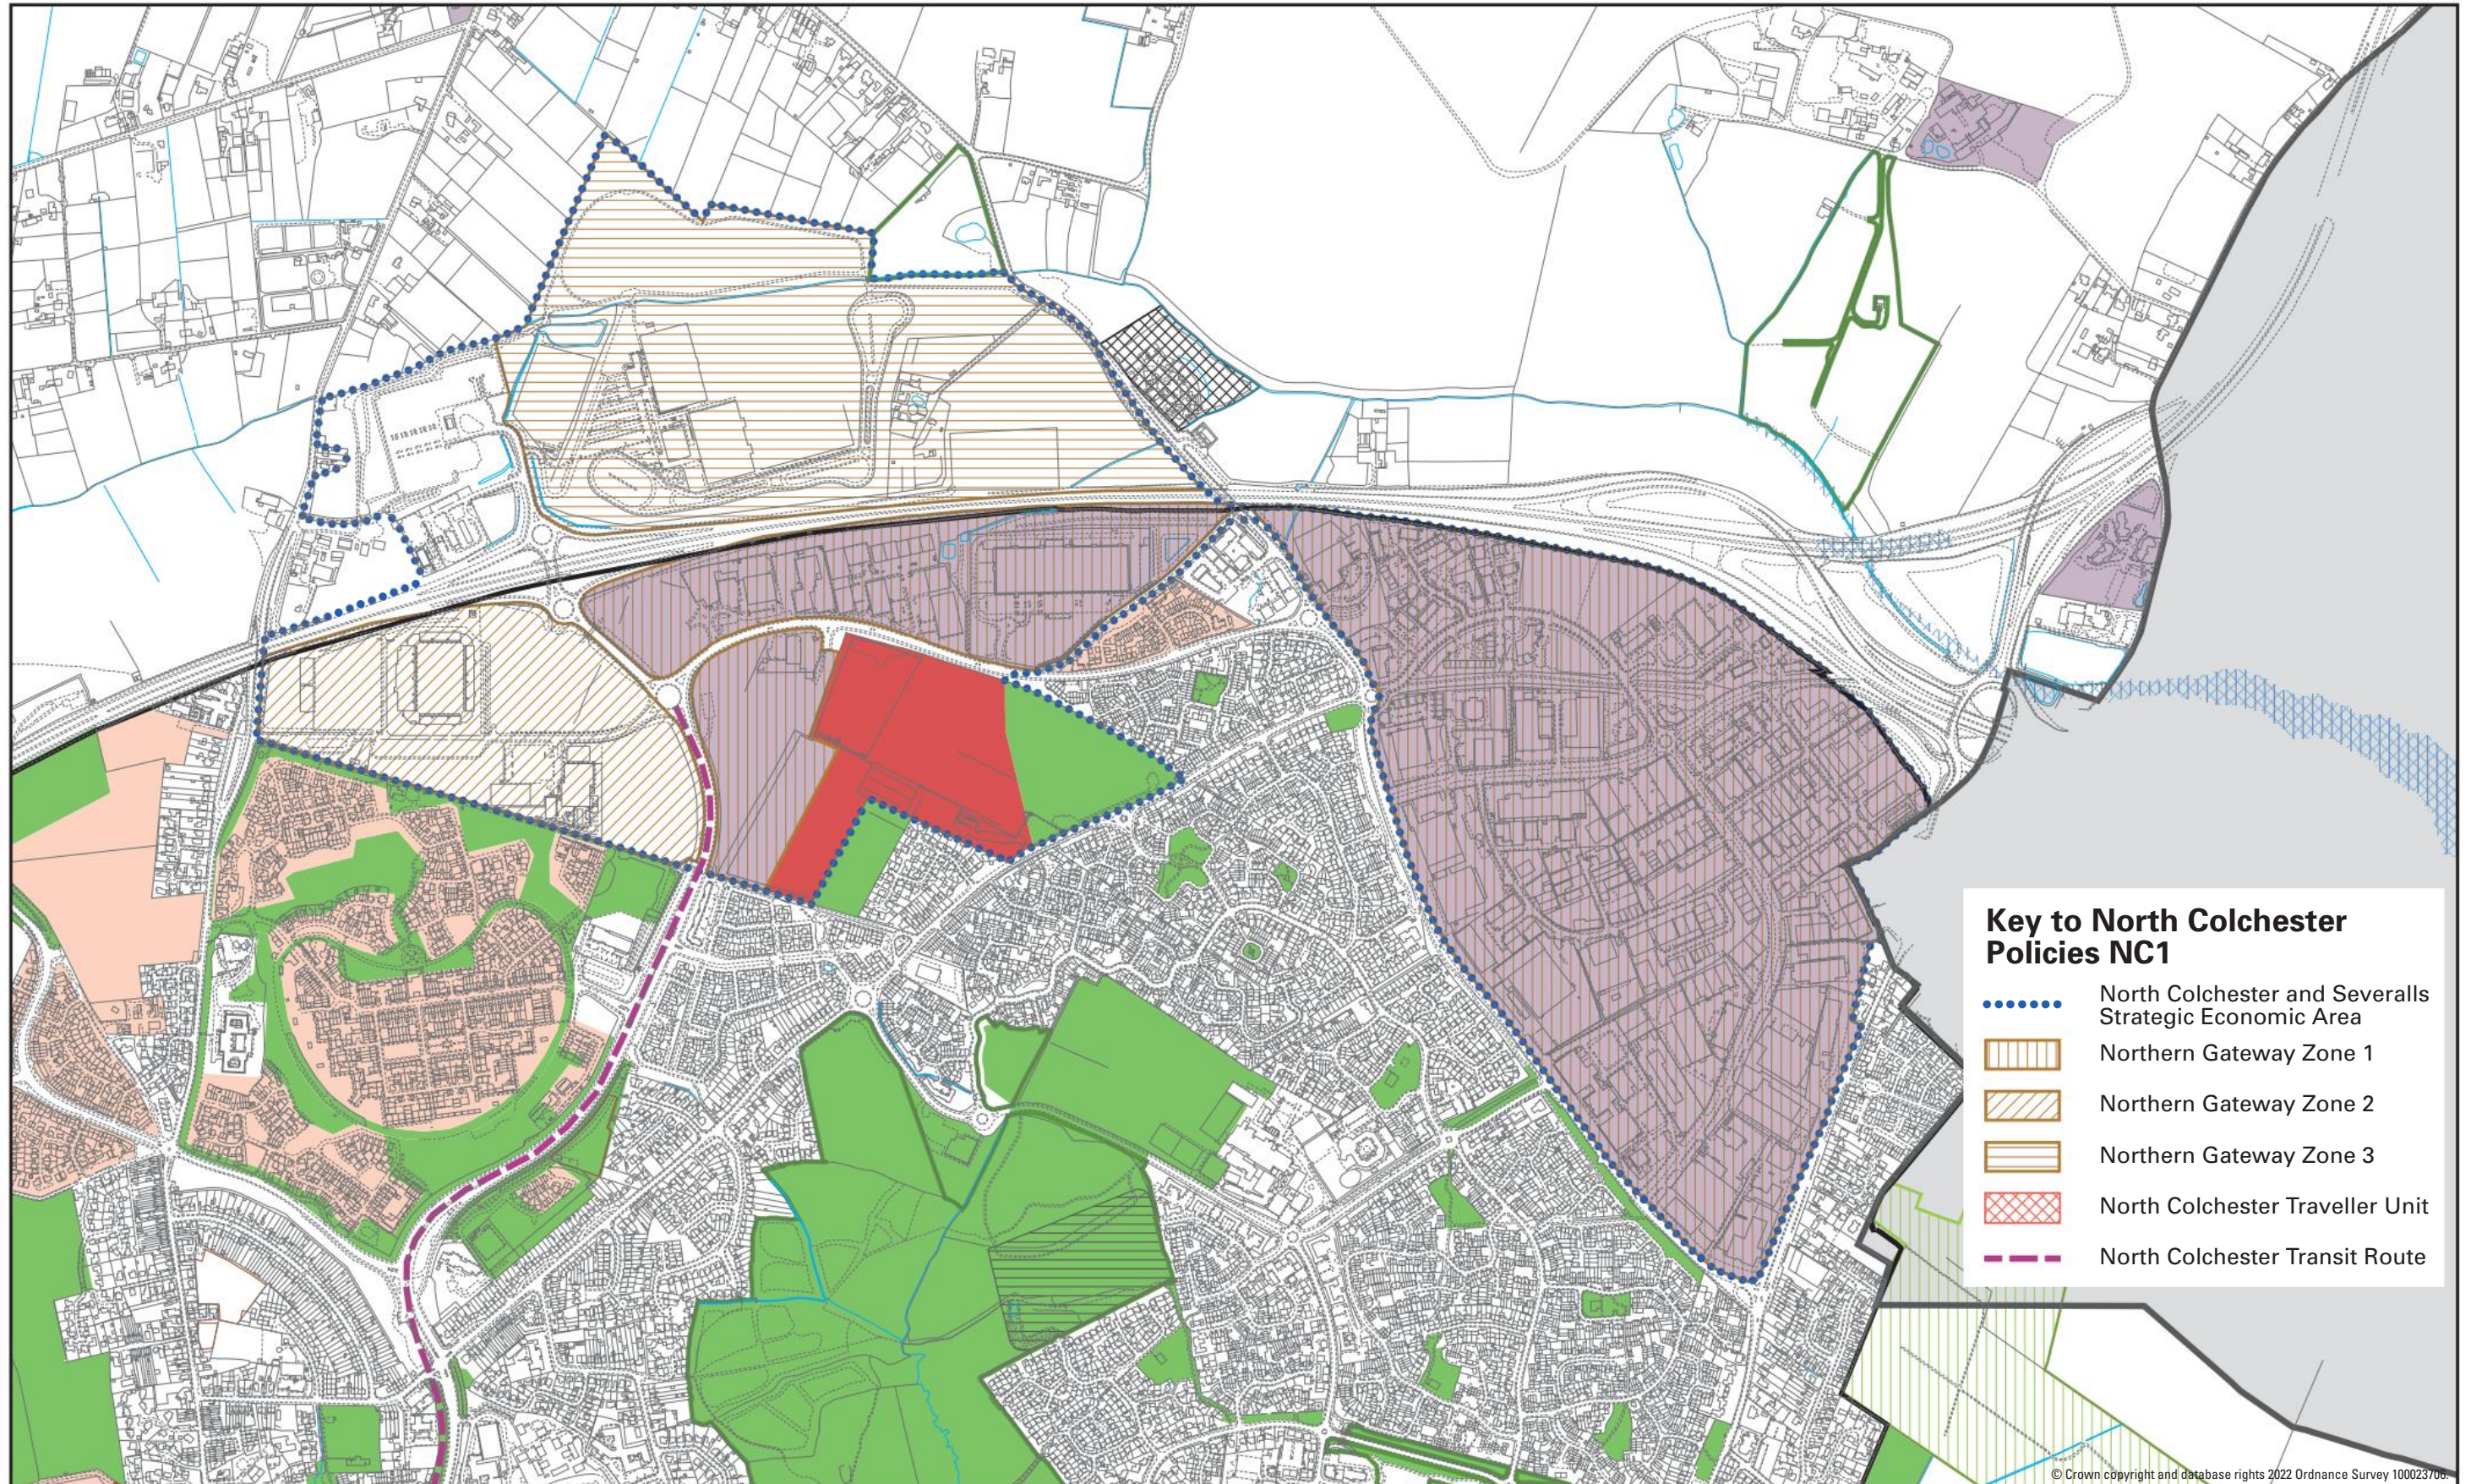

# NORTH COLCHESTER

## Policy NC1

Scale 1:10,500

LOGO

**Key to North Colchester Policies NC1**

- ..... North Colchester and Severalls Strategic Economic Area
- Northern Gateway Zone 1
- Northern Gateway Zone 2
- Northern Gateway Zone 3
- North Colchester Traveller Unit
- North Colchester Transit Route

© Crown copyright and database rights 2022 Ordnance Survey 100023706

Maps produced by Lovell Johns Ltd.

Note the Myland and Braiswick Neighbourhood Plan was made in 2016. Policies in the Neighbourhood Plan may also be relevant.