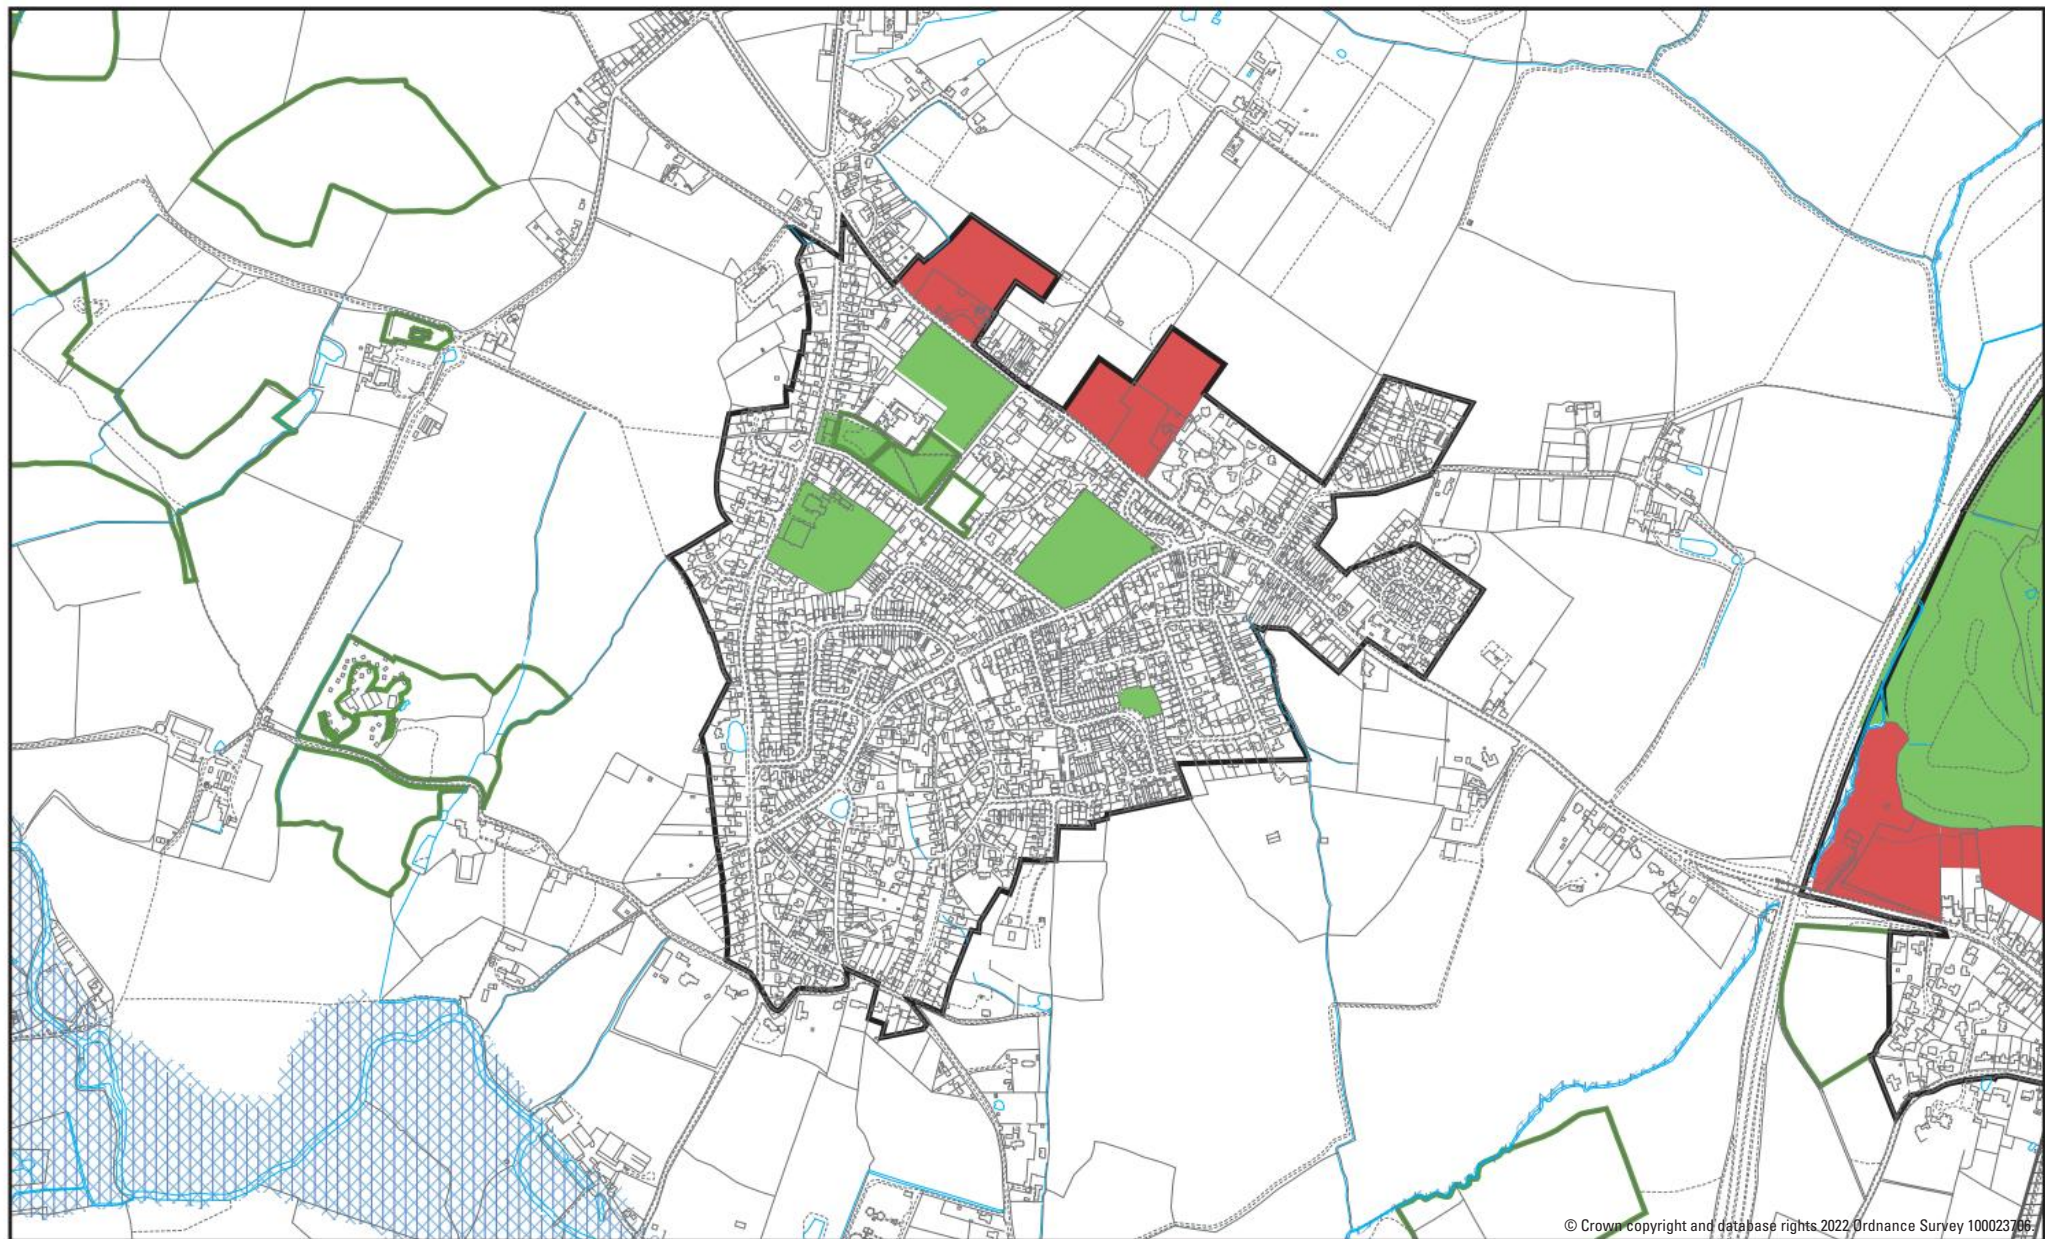

WEST BERGHOLT

Policy SS15

Scale 1:11,500

LOGO

© Crown copyright and database rights 2022 Ordnance Survey 100023706

Maps produced by Lovell Johns Ltd.

Note the West Bergholt Neighbourhood Plan was made in 2019. Policies in the Neighbourhood Plan may also be relevant.