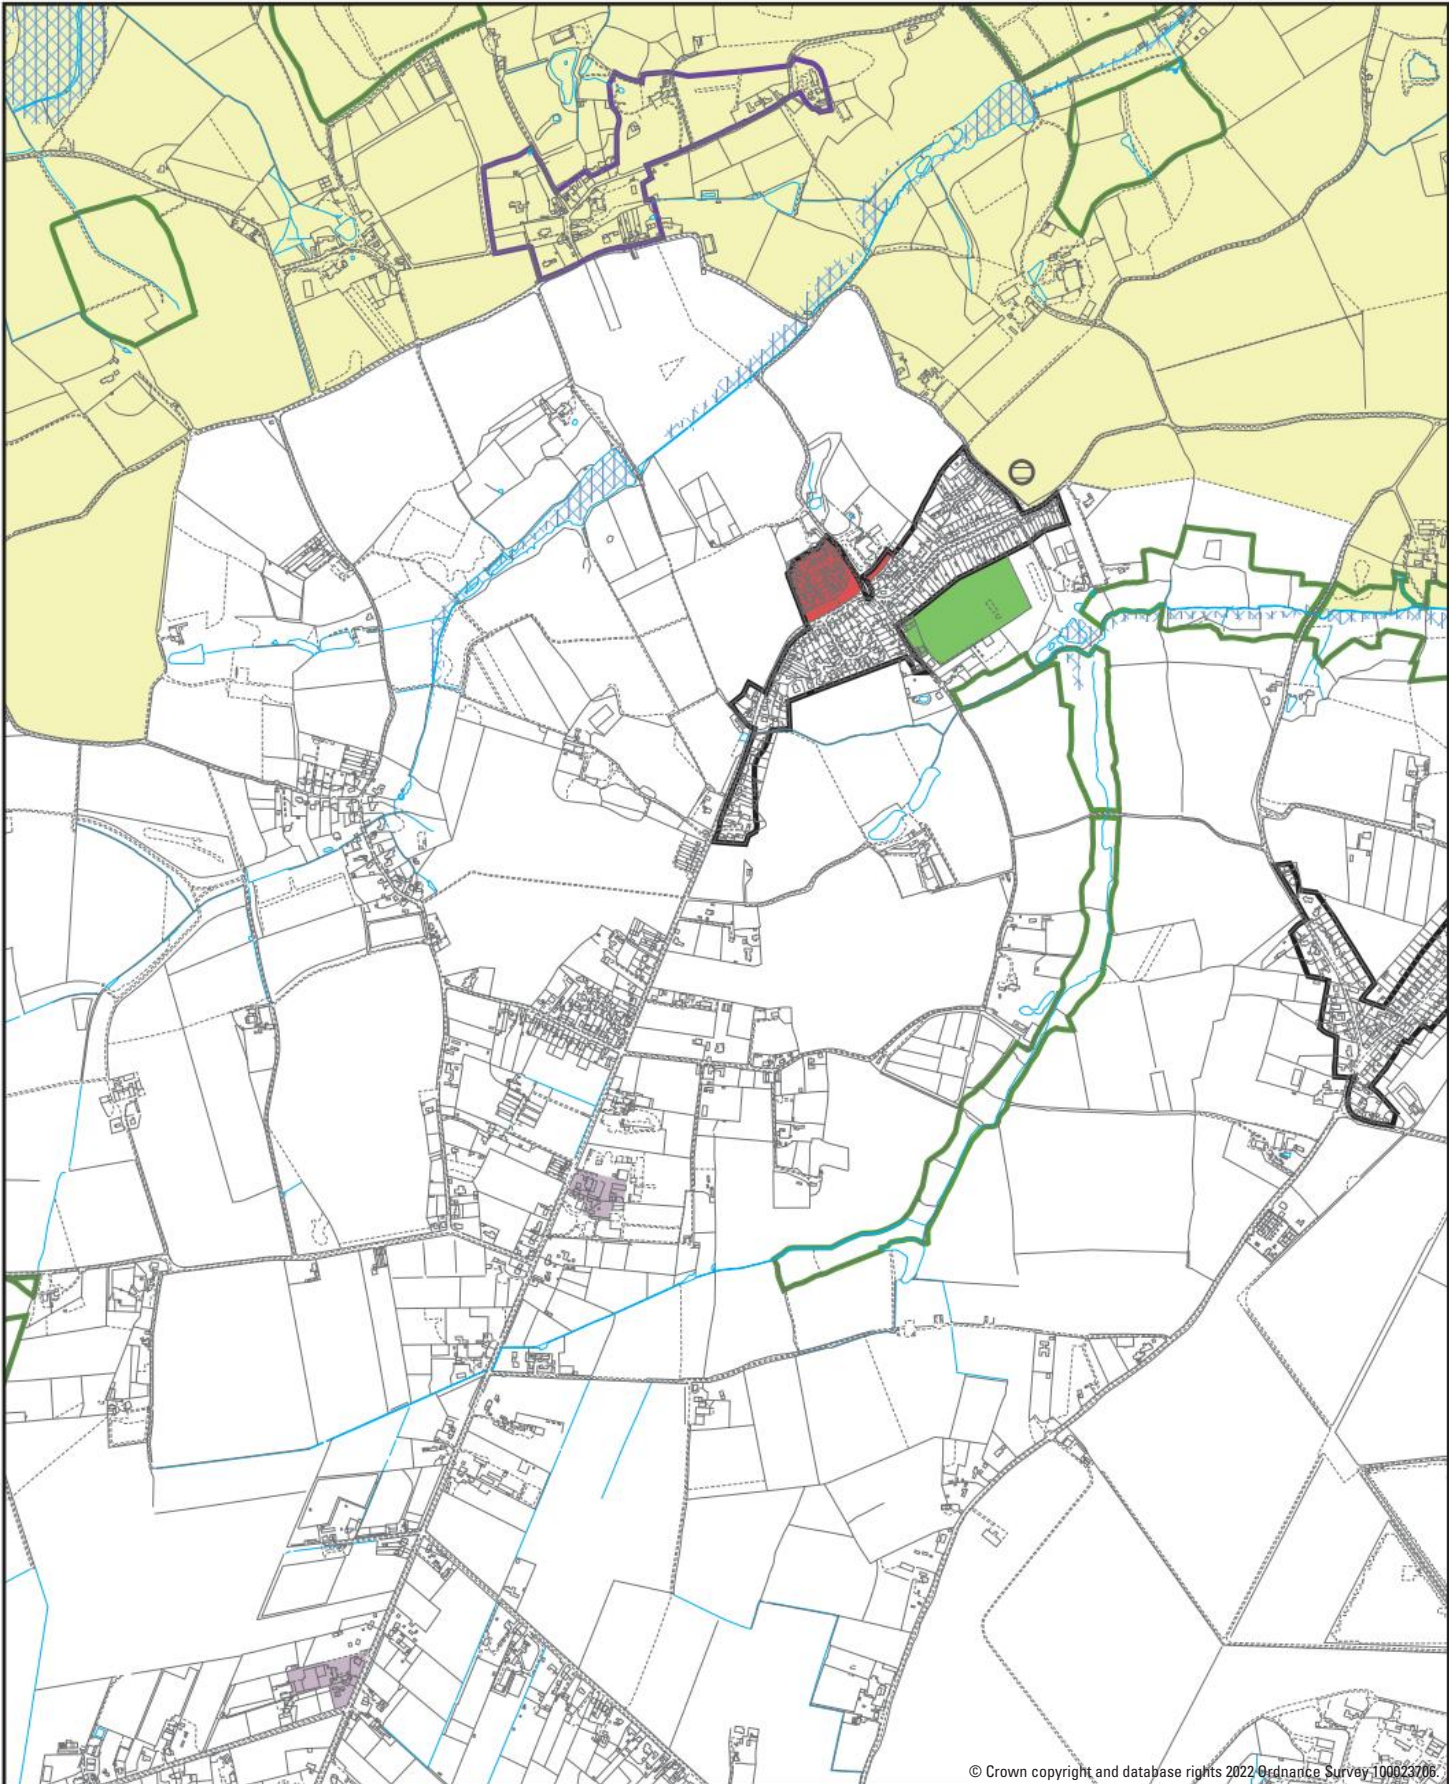

BOXTED

Policy SS2

Scale 1:16,500

© Crown copyright and database rights 2022 Ordnance Survey 100023708

Maps produced by Lovell Johns Ltd.

Note the Boxted Neighbourhood Plan was made in 2016. Policies in the Neighbourhood Plan may also be relevant.