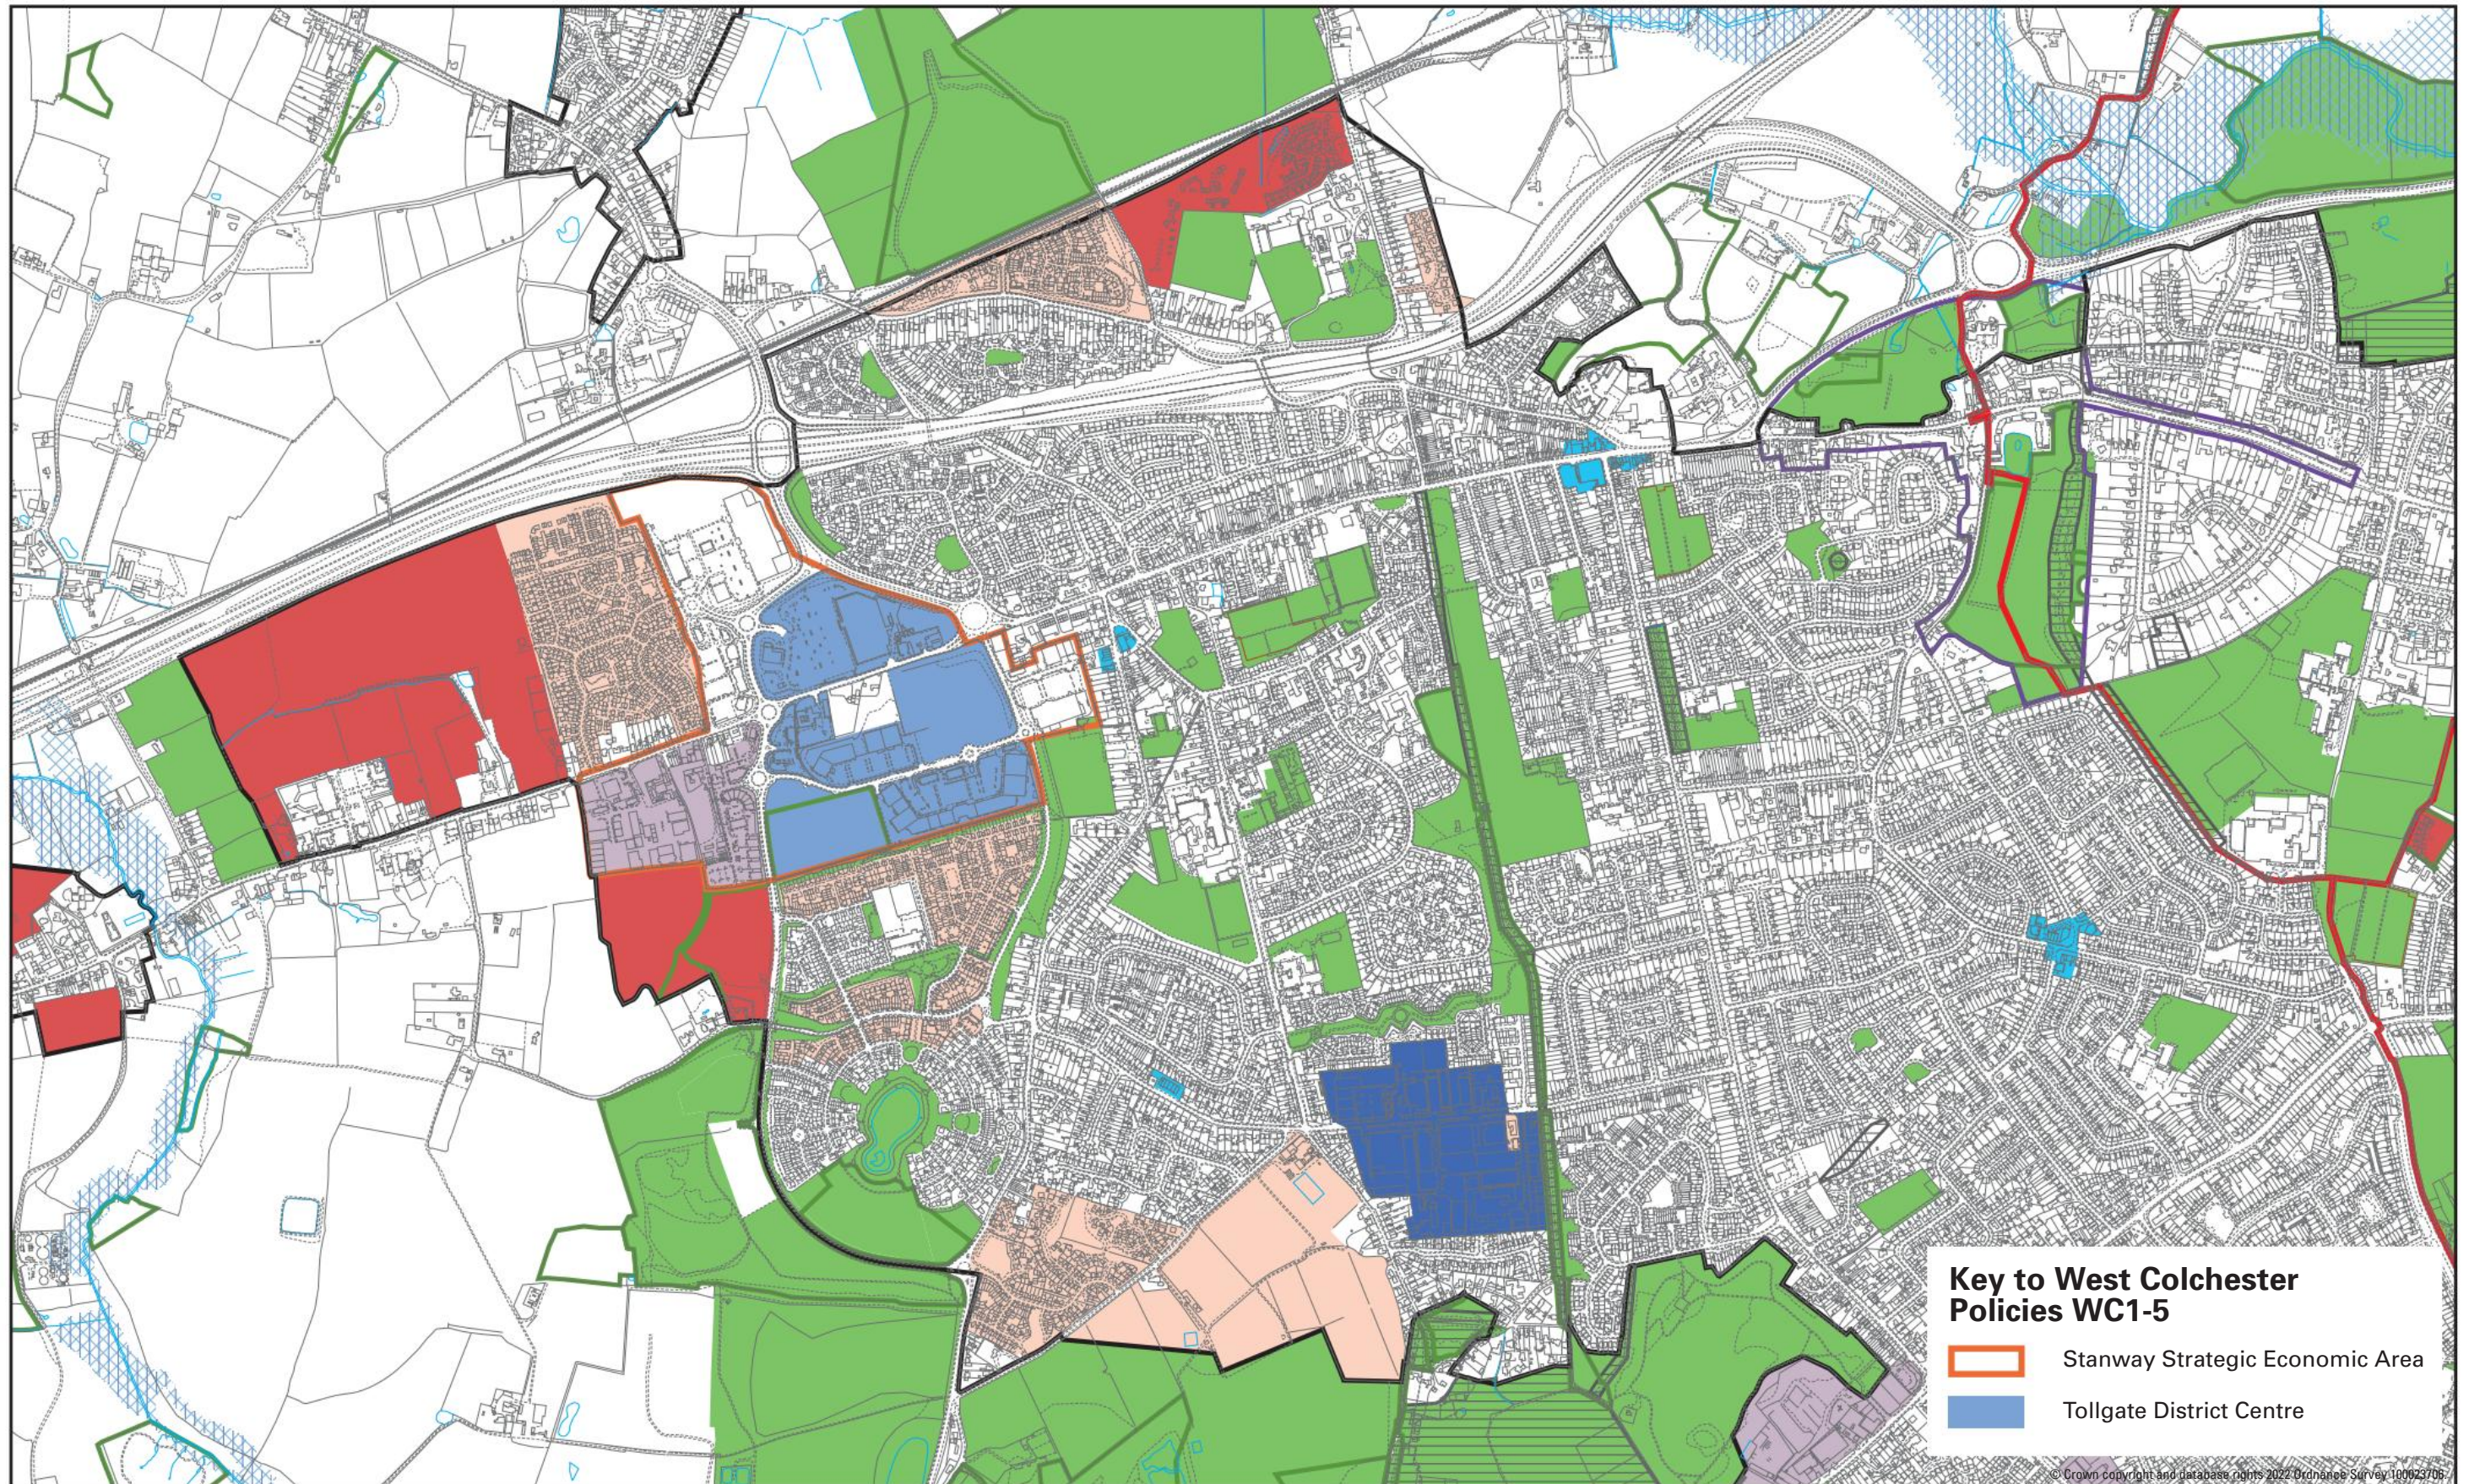

WEST COLCHESTER

Policies WC1-5

Scale 1:3,000

LOGO

Maps produced by Lovell Johns Ltd.

Note, there is a Minerals Safeguarding Area as detailed in the Essex Minerals Local Plan within this location. Policies in the Essex Minerals Local Plan may also be relevant