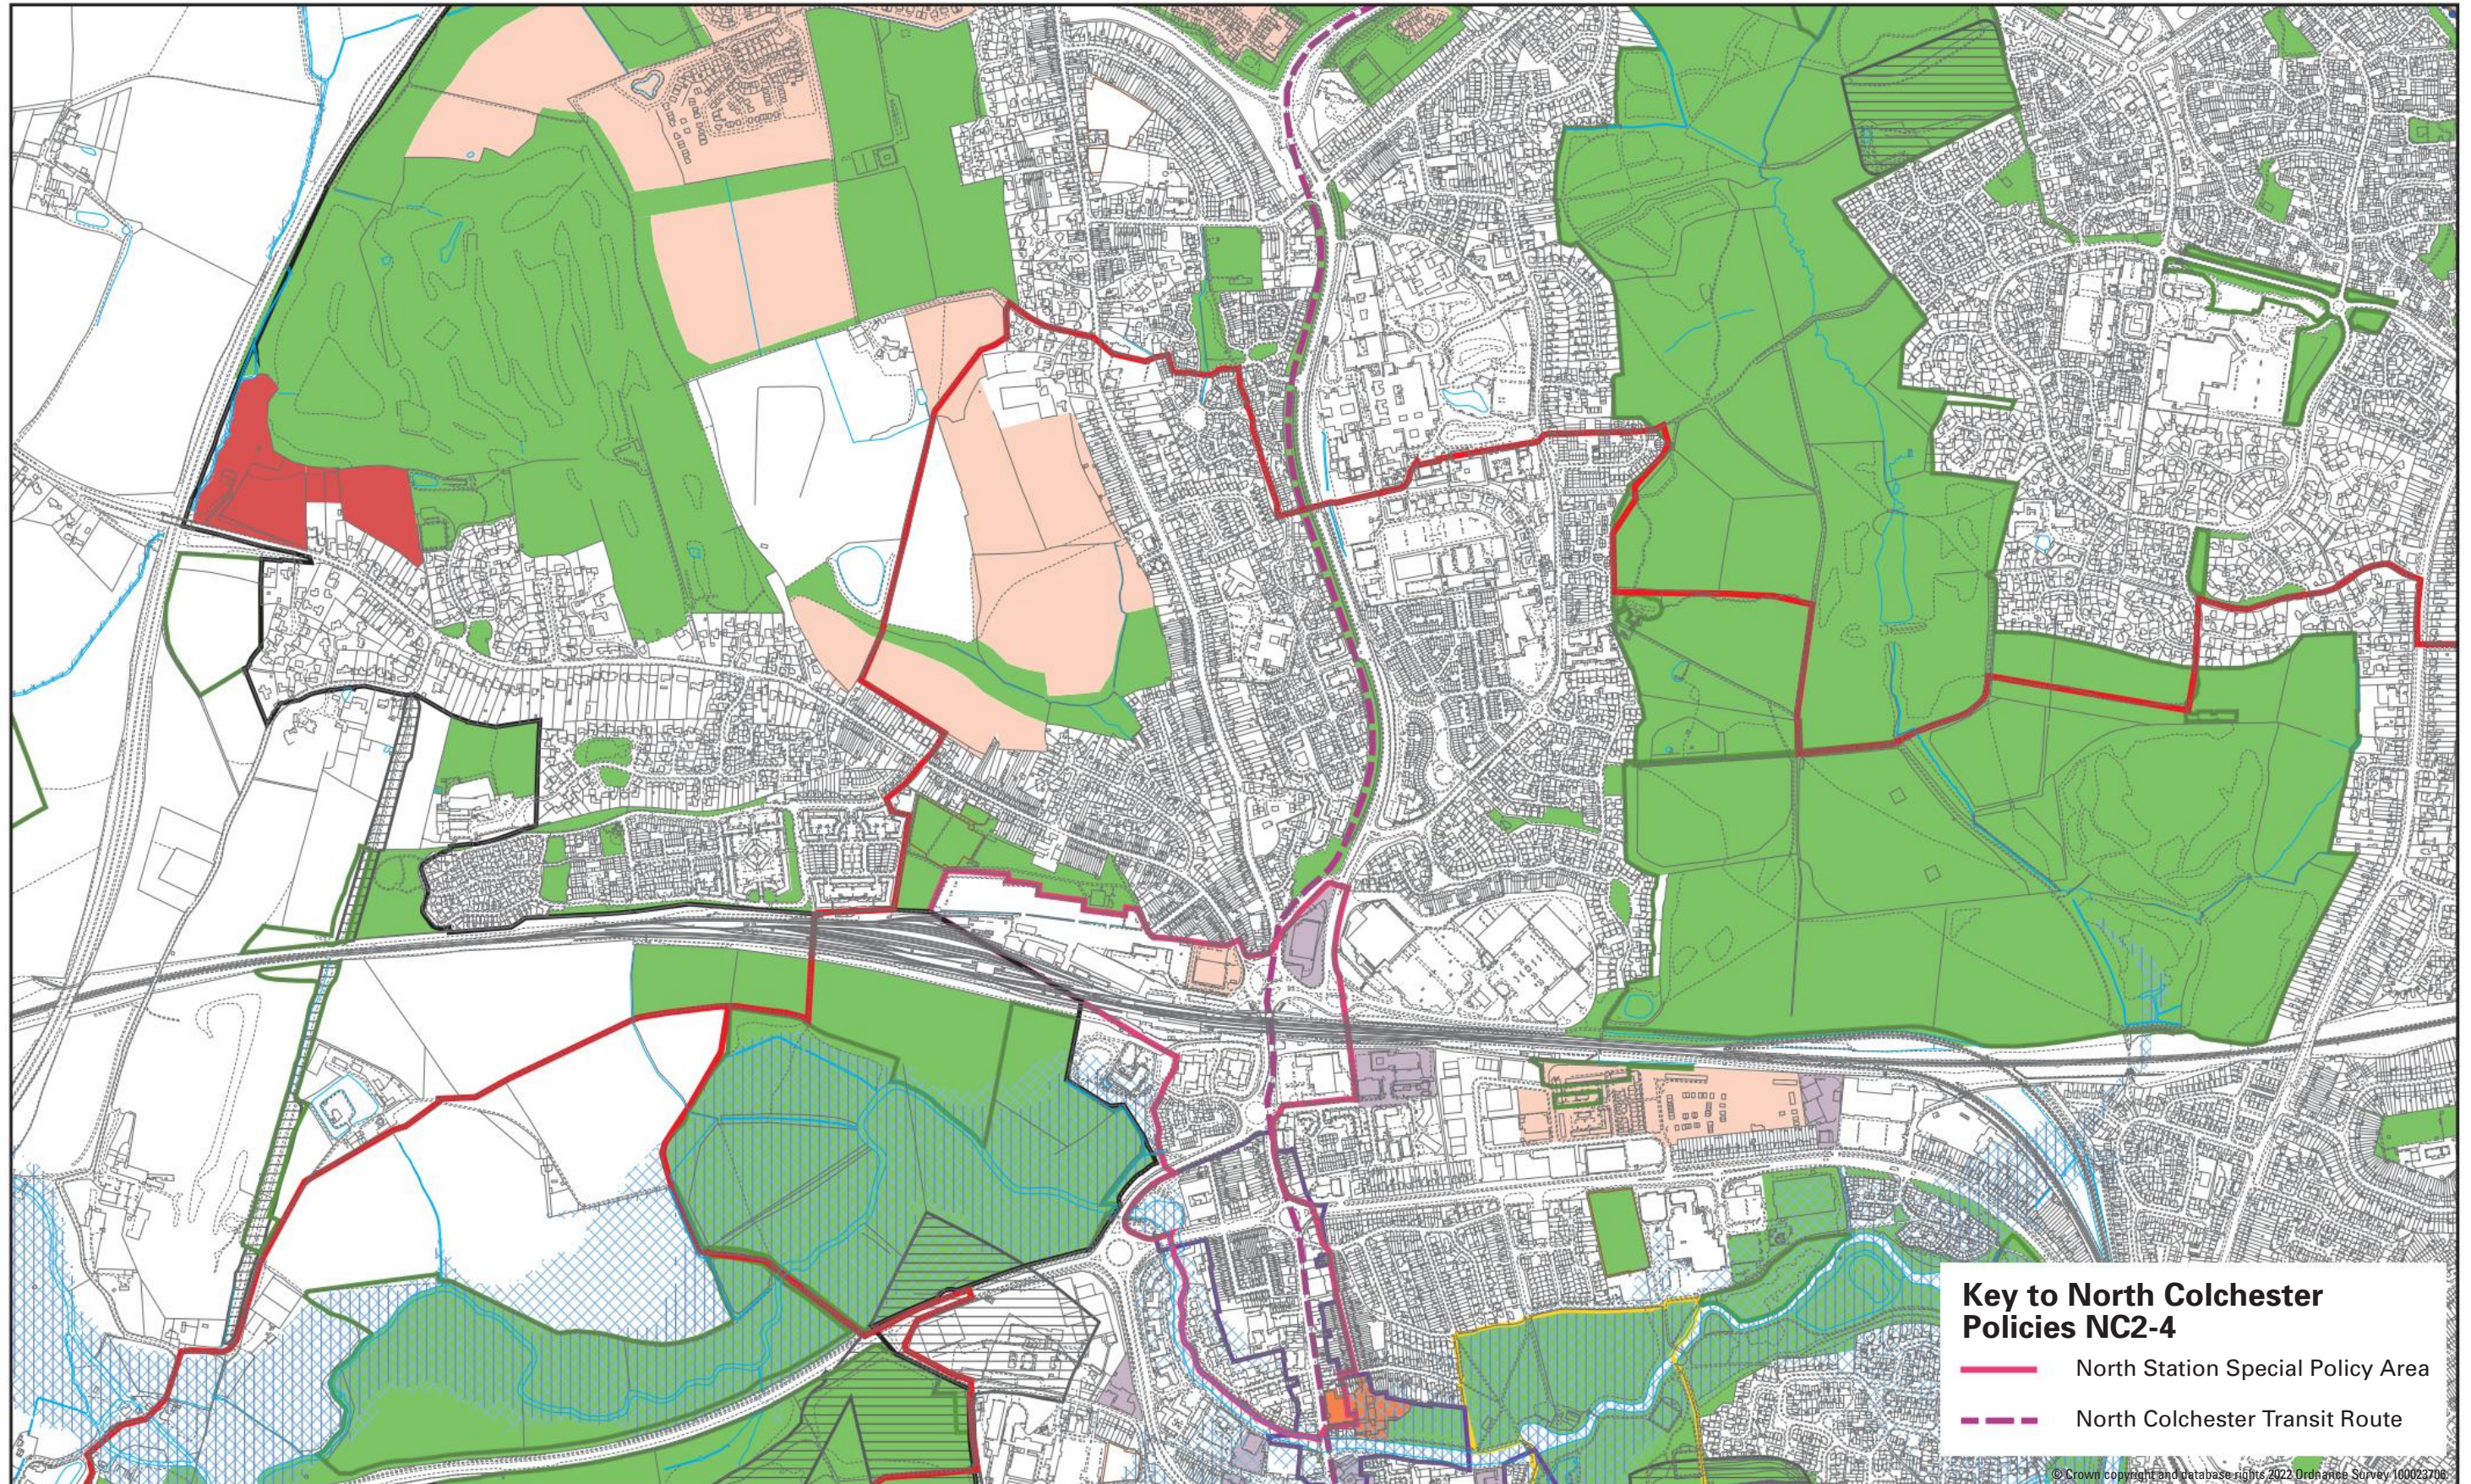

NORTH COLCHESTER

Policies NC2-4

Scale 1:11,000

LOGO

Maps produced by Lovell Johns Ltd.

Note the Myland and Braiswick Neighbourhood Plan was made in 2016. Policies in the Neighbourhood Plan may also be relevant.