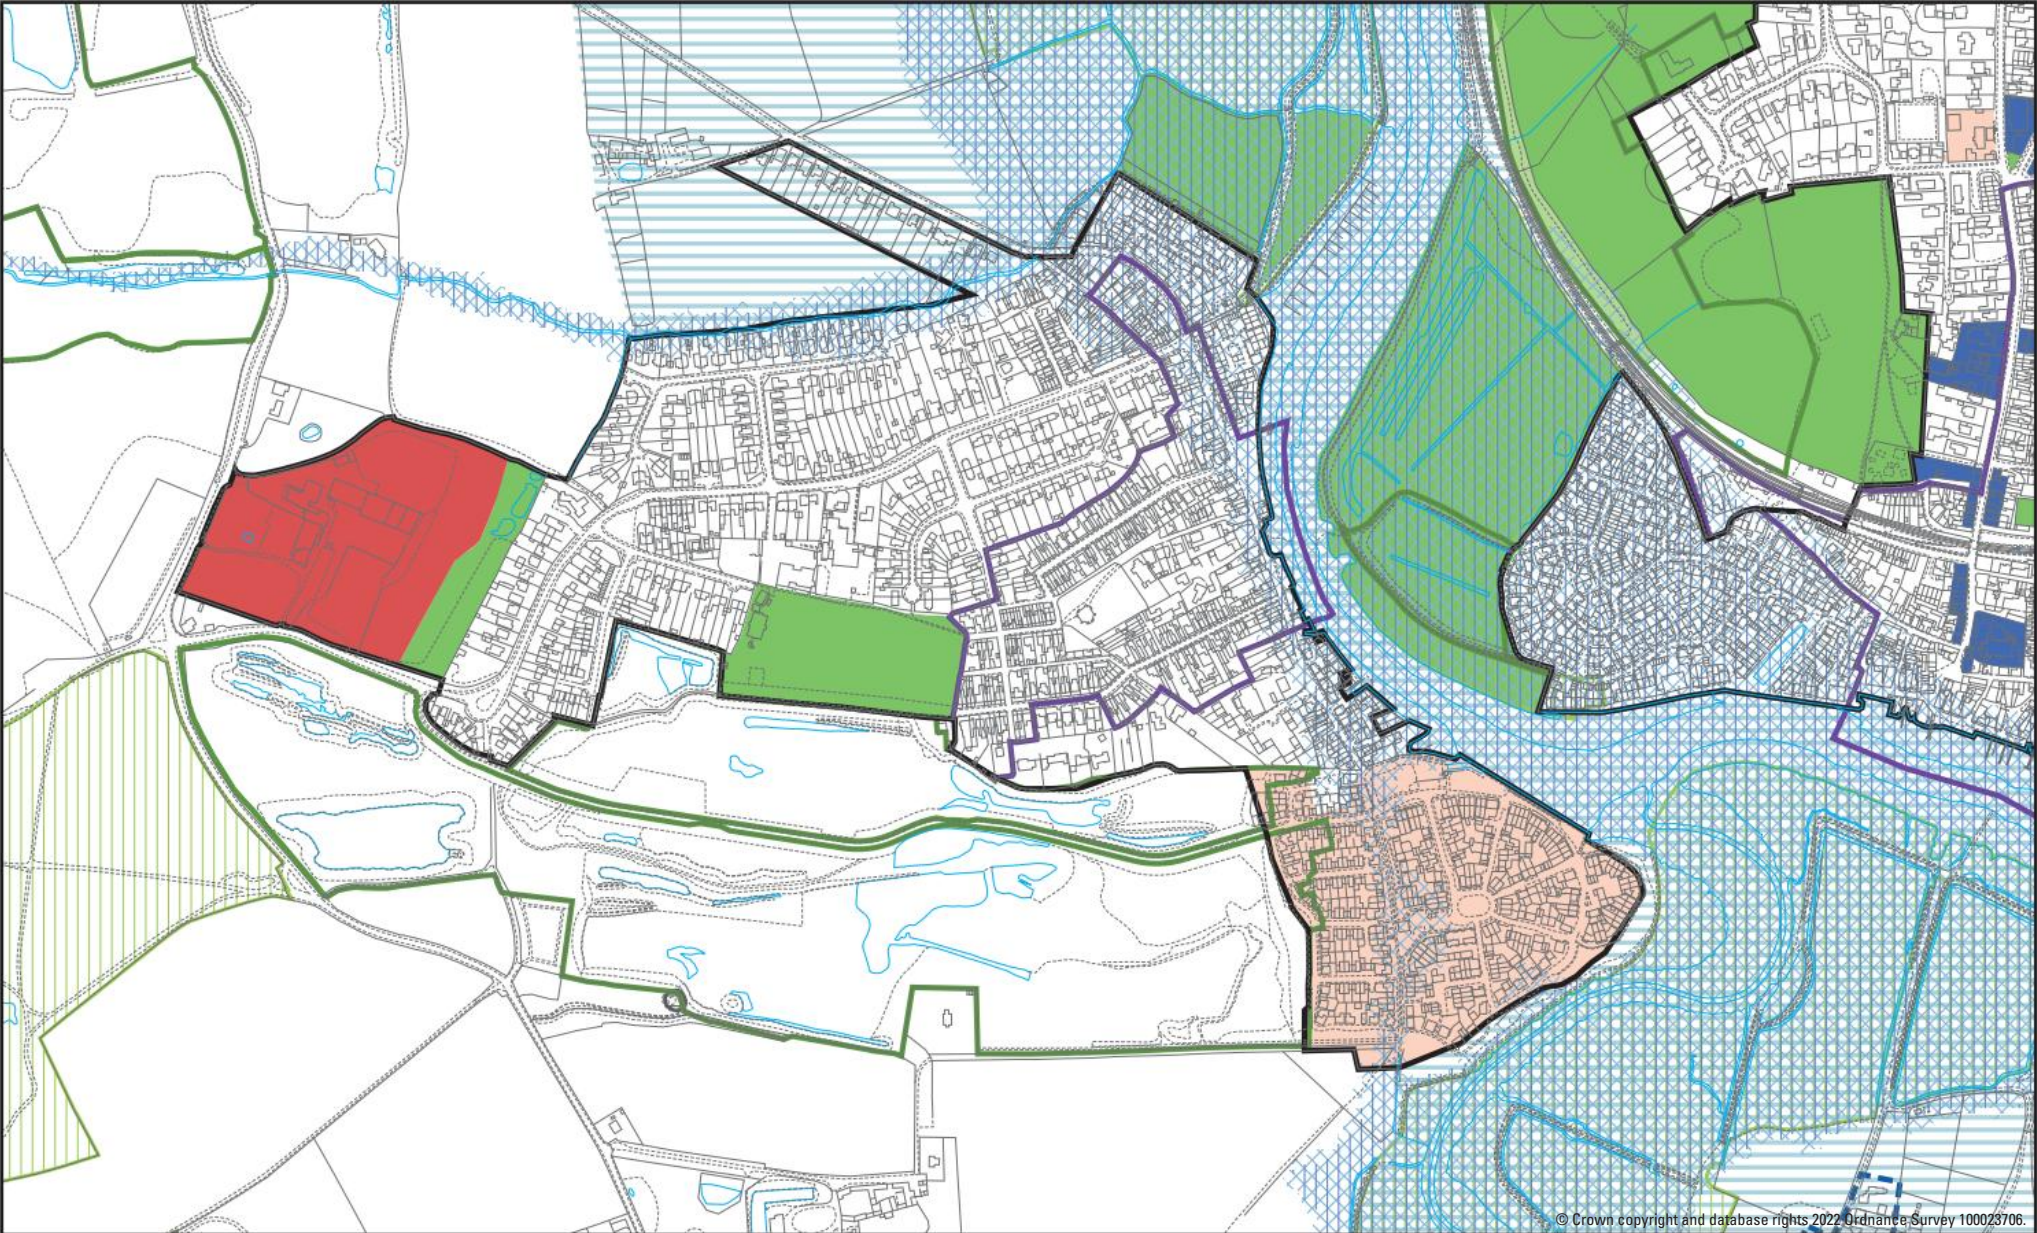

ROWHEDGE

Policy SS13

Scale 1:7,500