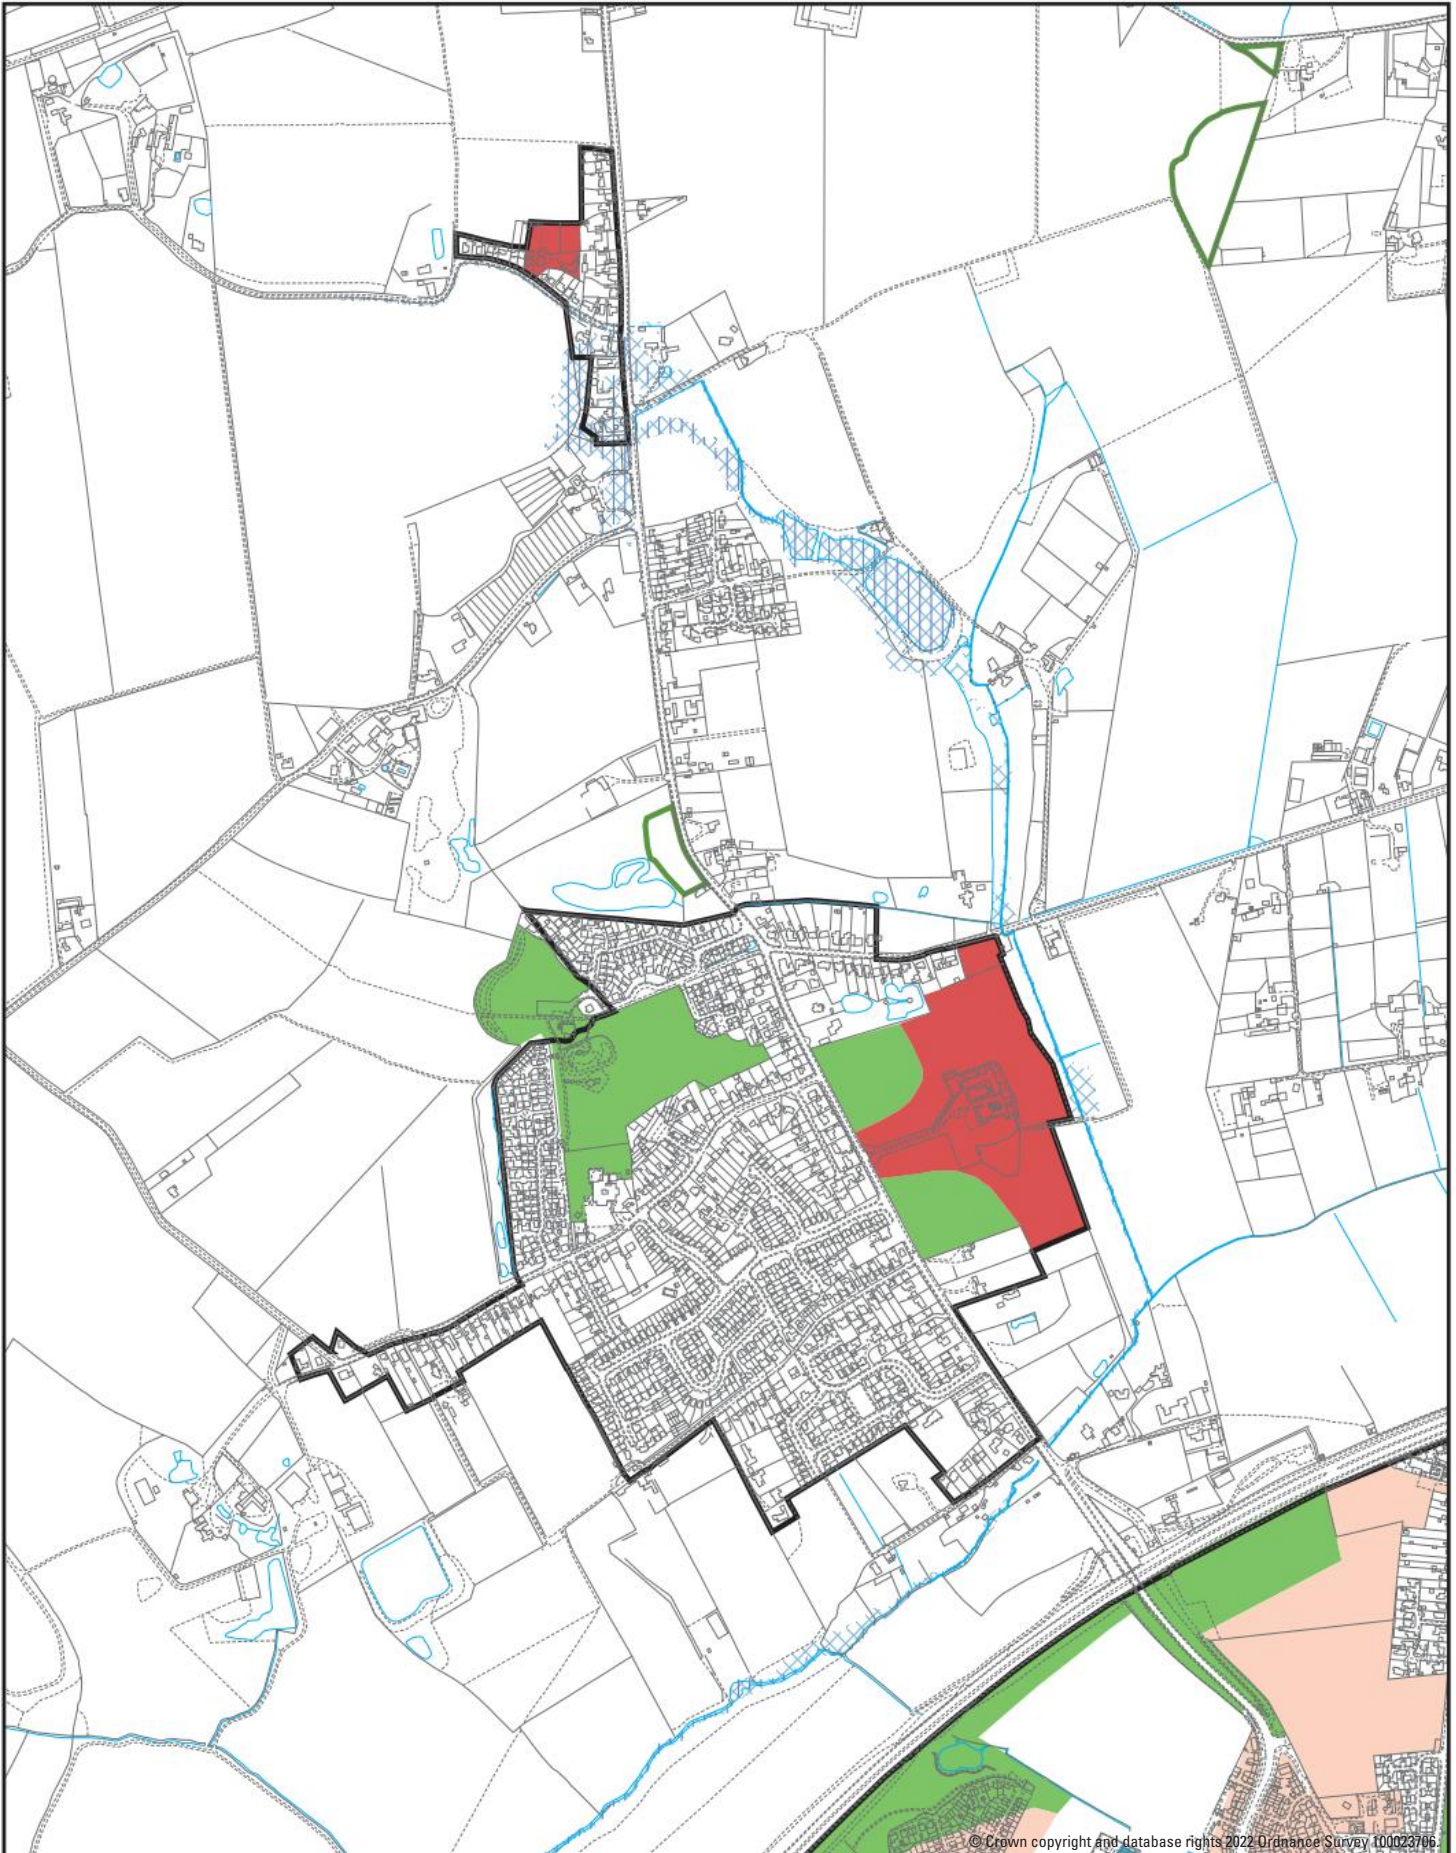

GREAT HORQUESLEY

Policy SS7

Scale 1:11,000

© Crown copyright and database rights 2022 Ordnance Survey 100023706

Maps produced by Lovell Johns Ltd.

Note, there is a Minerals Safeguarding Area as detailed in the Essex Minerals Local Plan within this location. Policies in the Essex Minerals Local Plan may also be relevant