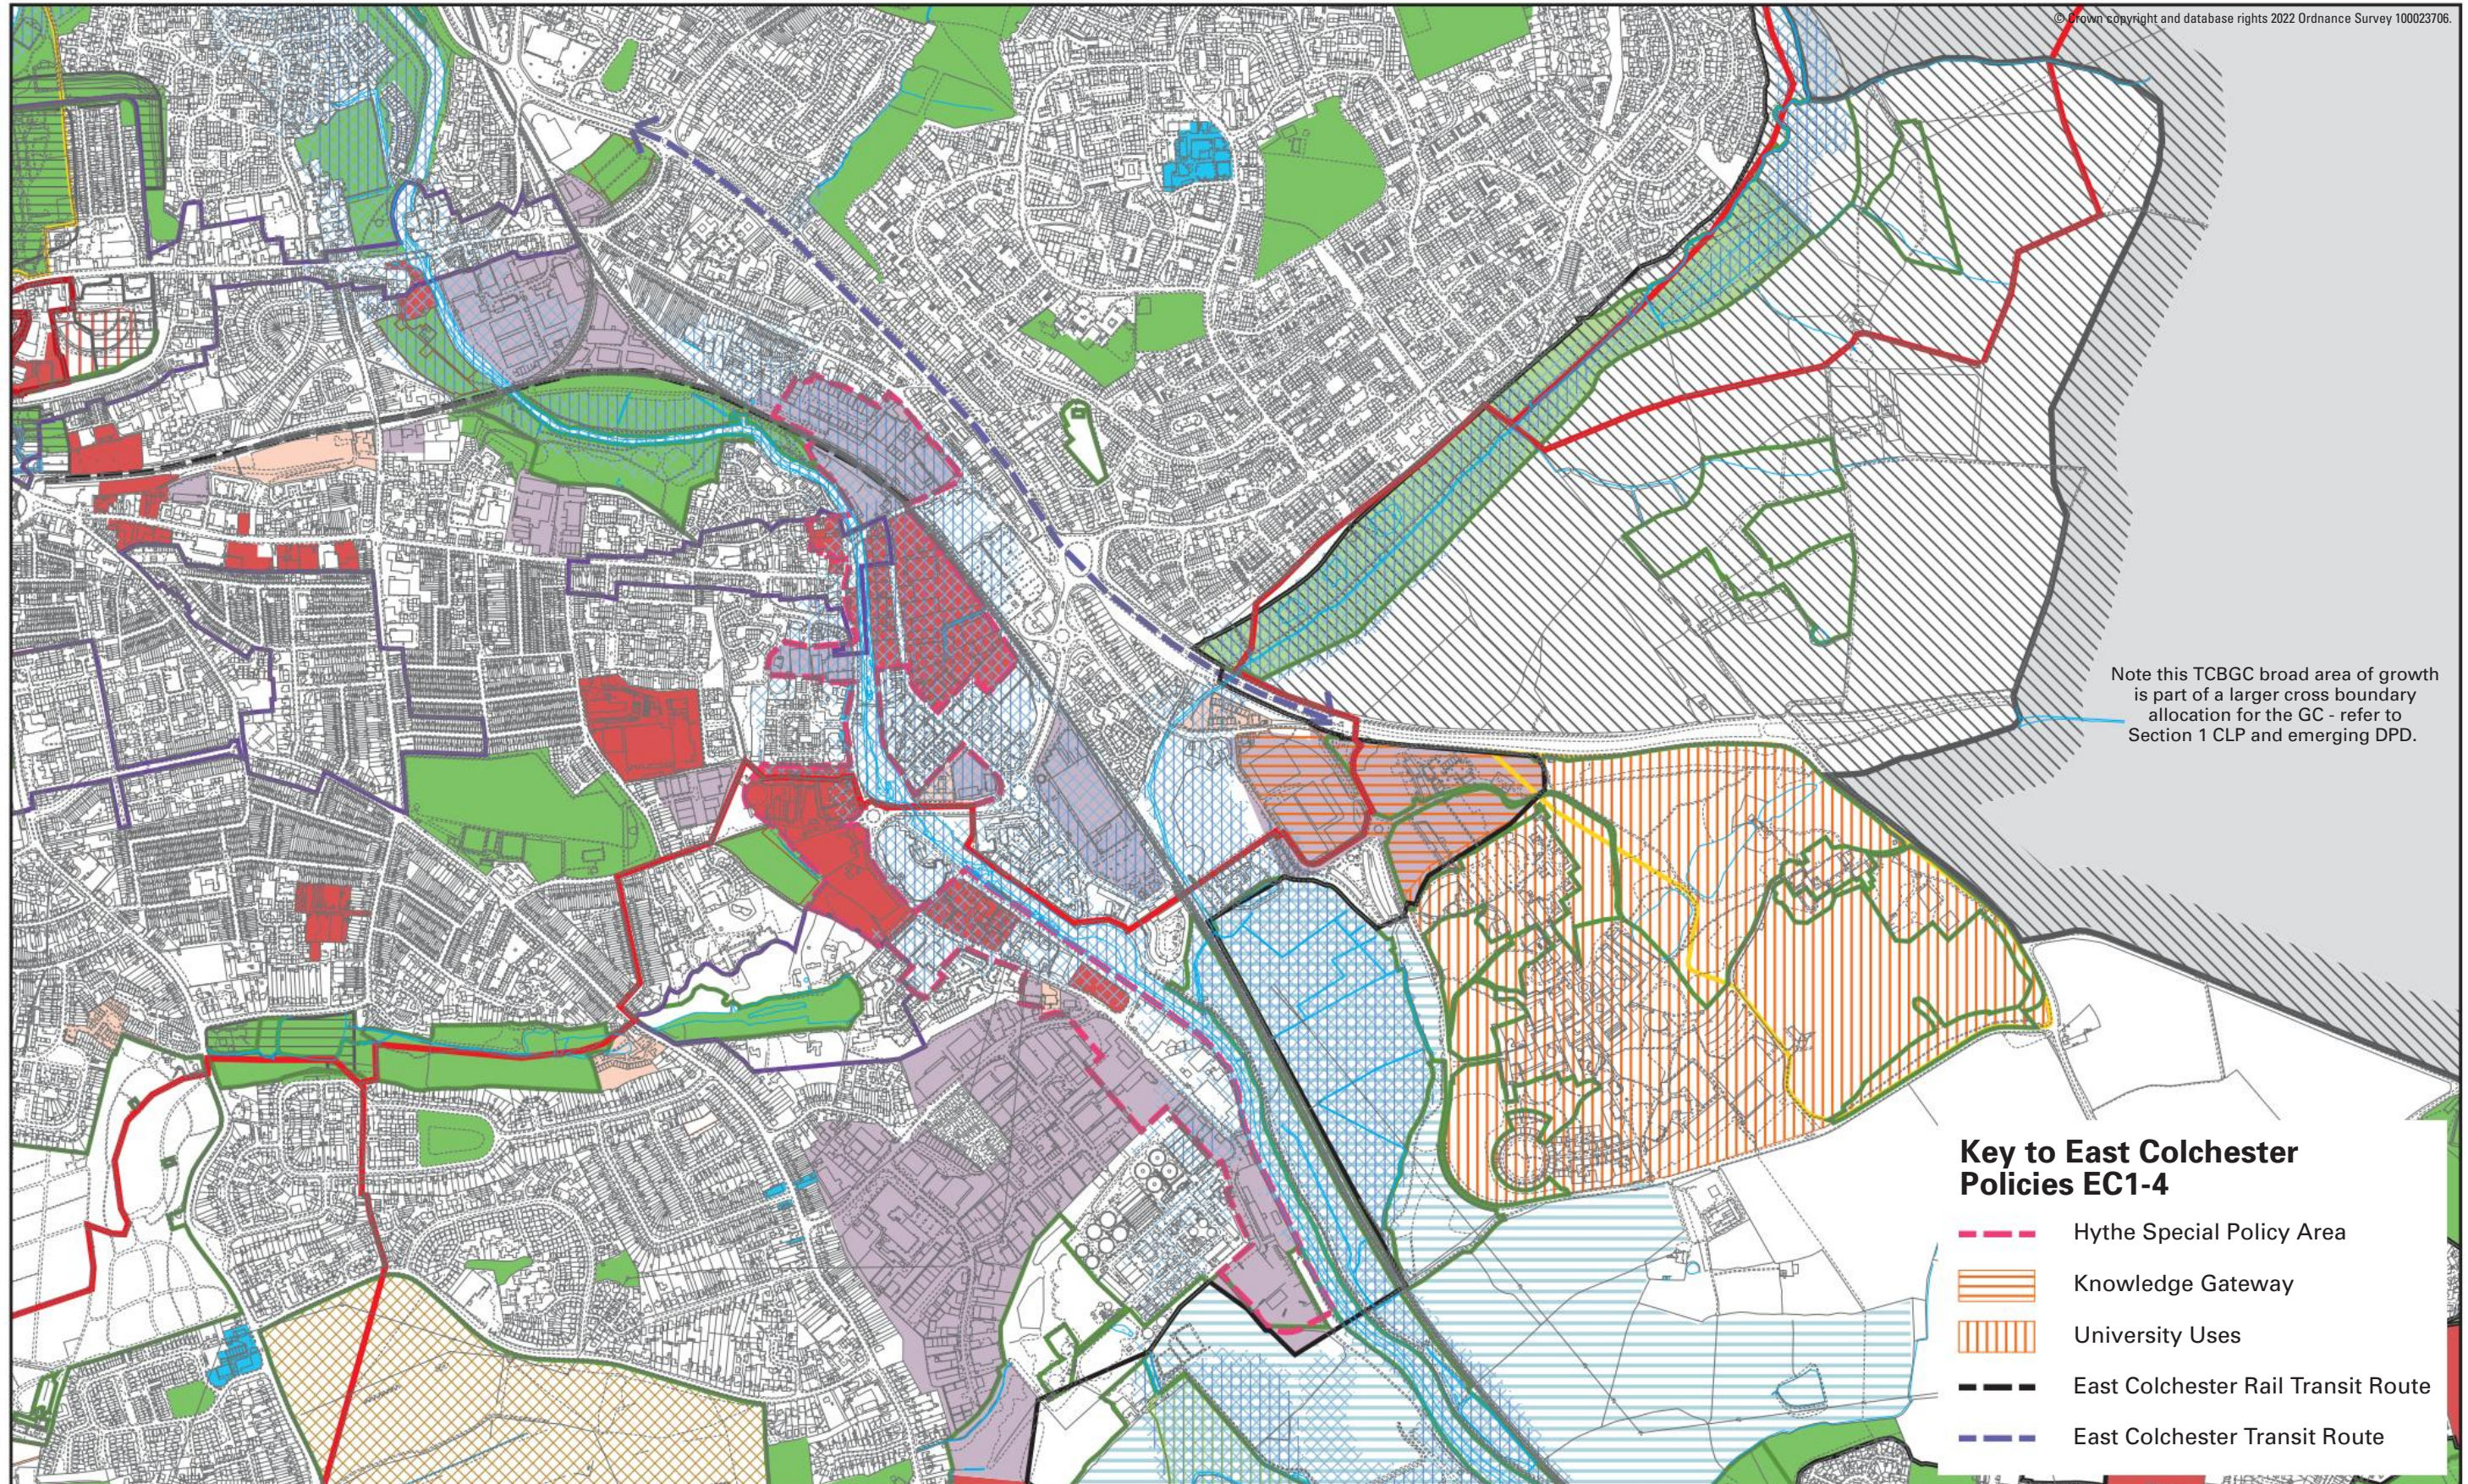

EAST COLCHESTER

Policies EC1-4

Scale 1:12,000

LOGO

- Key to East Colchester Policies EC1-4**
- Hythe Special Policy Area
 - Knowledge Gateway
 - University Uses
 - East Colchester Rail Transit Route
 - East Colchester Transit Route

Maps produced by Lovell Johns Ltd.

© Crown copyright and database rights 2022 Ordnance Survey 100023706.