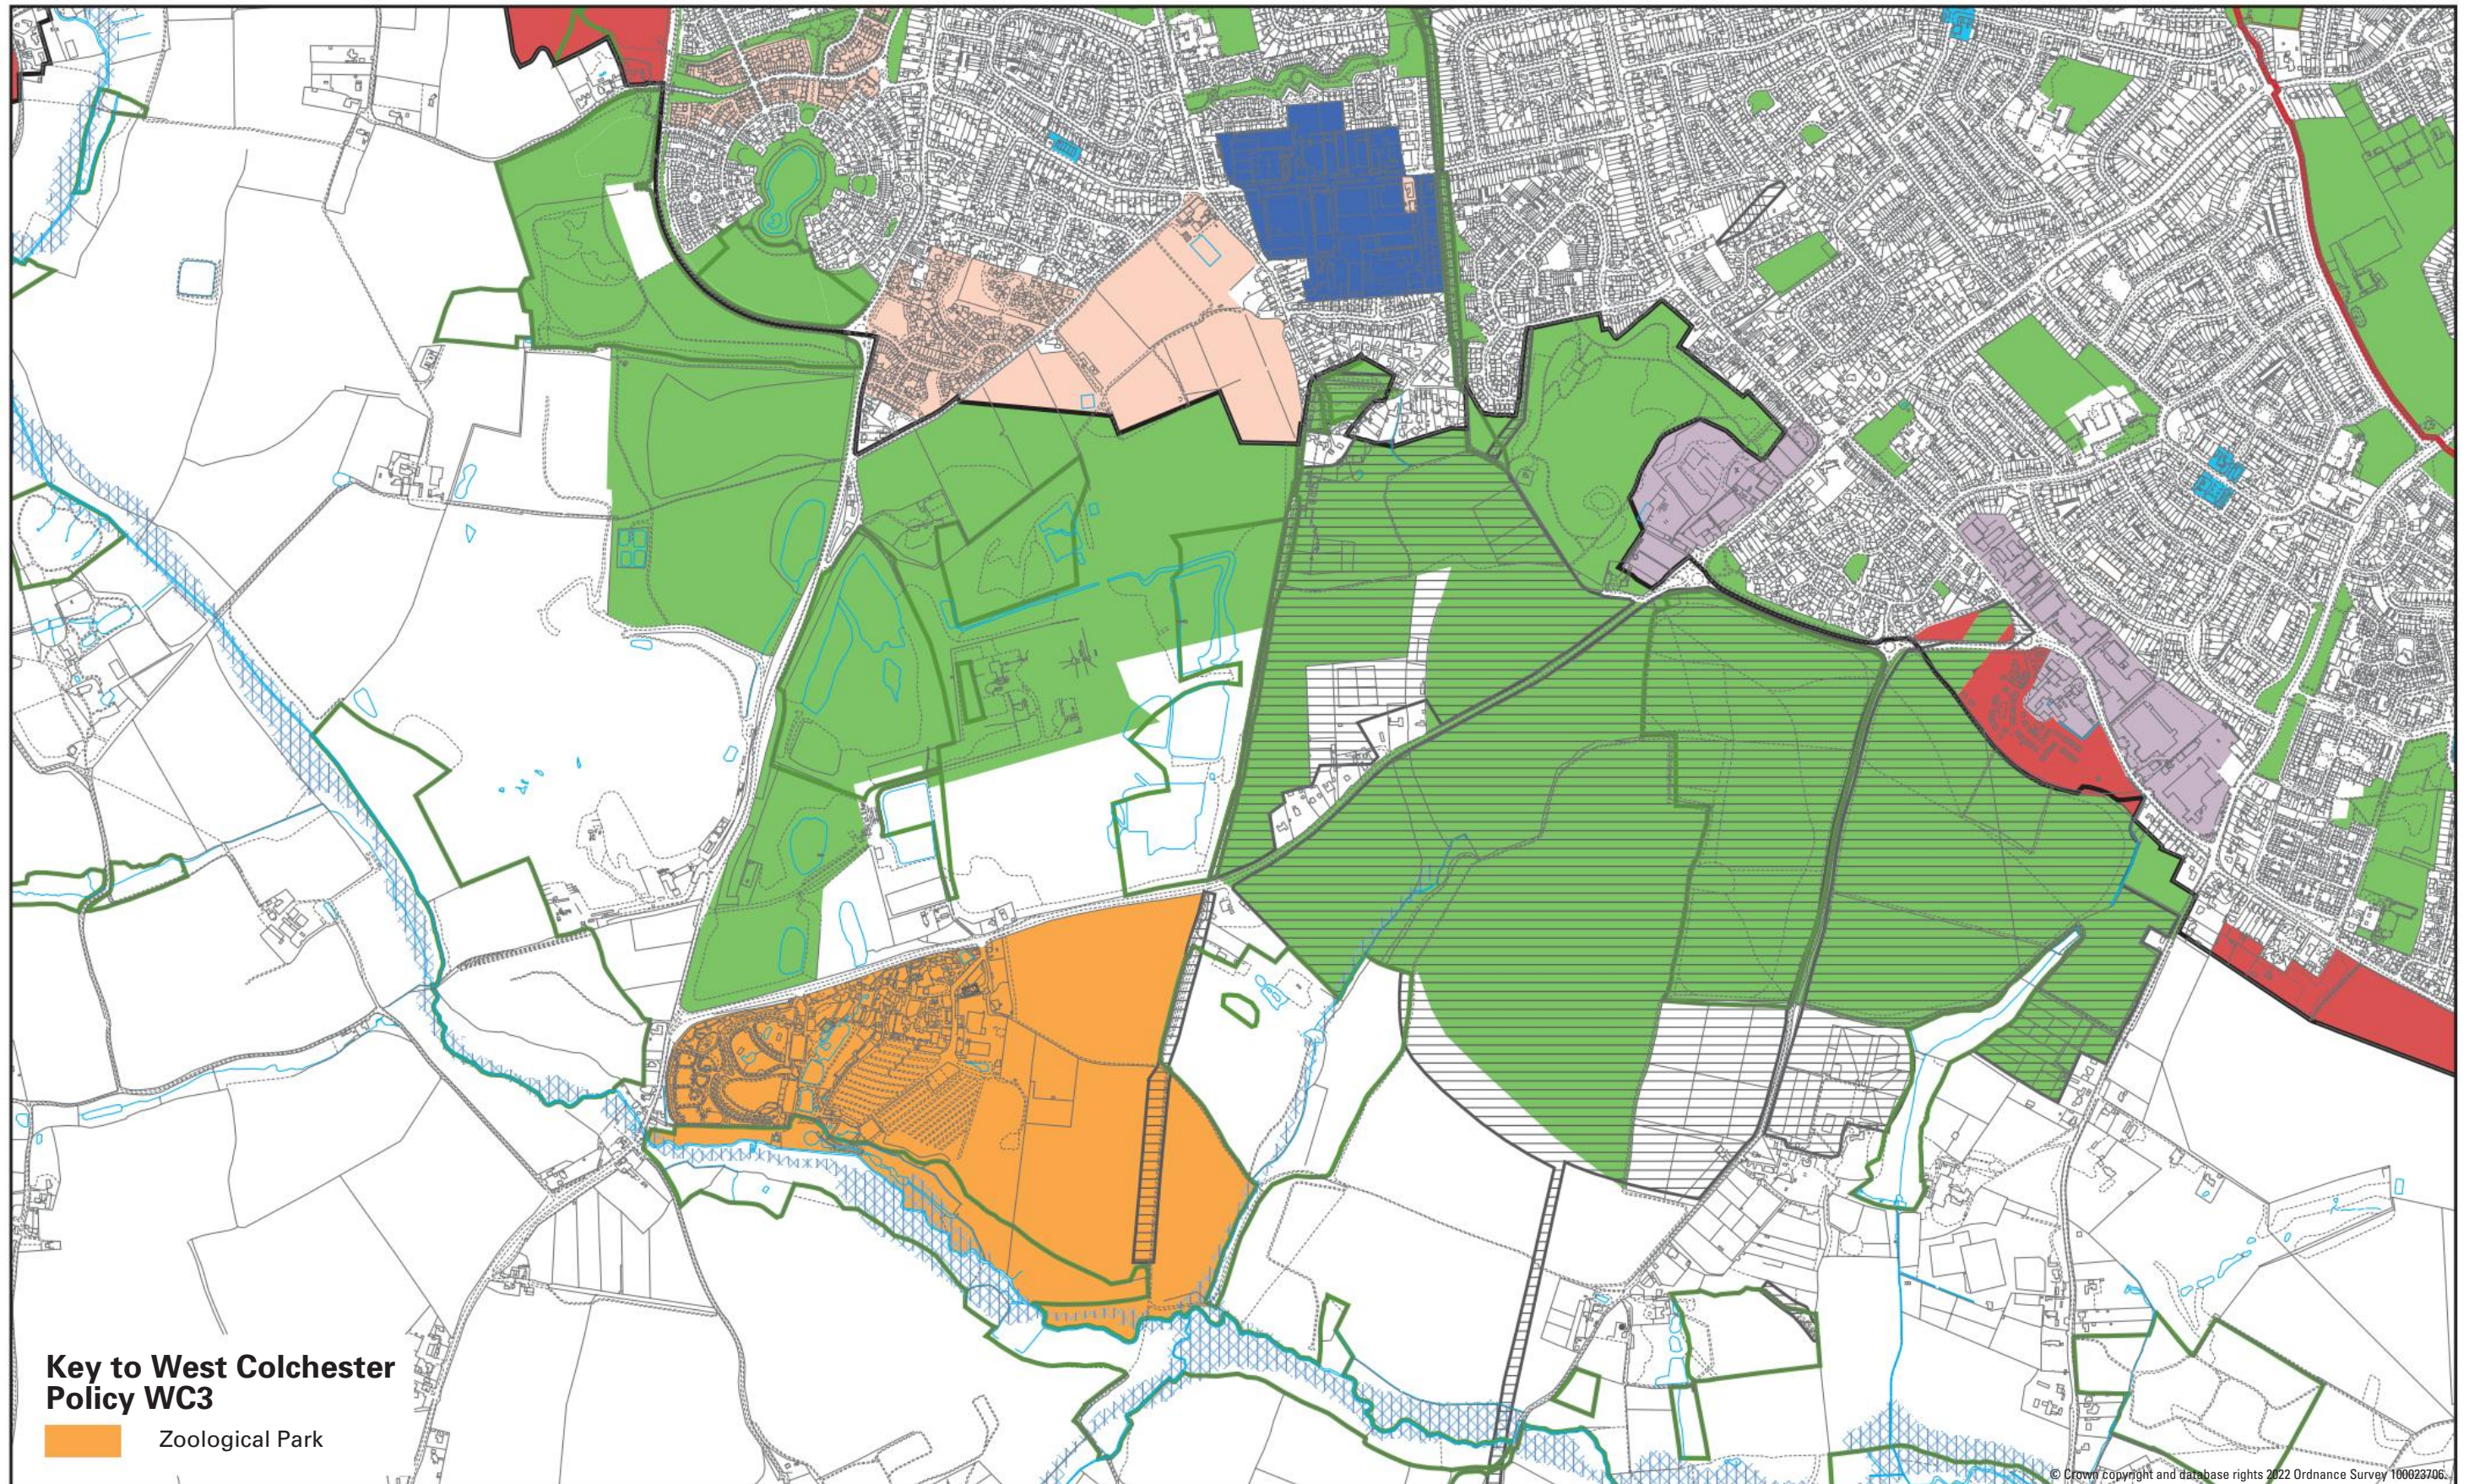

WEST COLCHESTER

Policy WC3

Scale 1:13,000

LOGO

Key to West Colchester Policy WC3

 Zoological Park

© Crown Copyright and database rights 2022 Ordnance Survey 100023706

Maps produced by Lovell Johns Ltd.

Note, there is a Minerals Safeguarding Area as detailed in the Essex Minerals Local Plan within this location. Policies in the Essex Minerals Local Plan may also be relevant