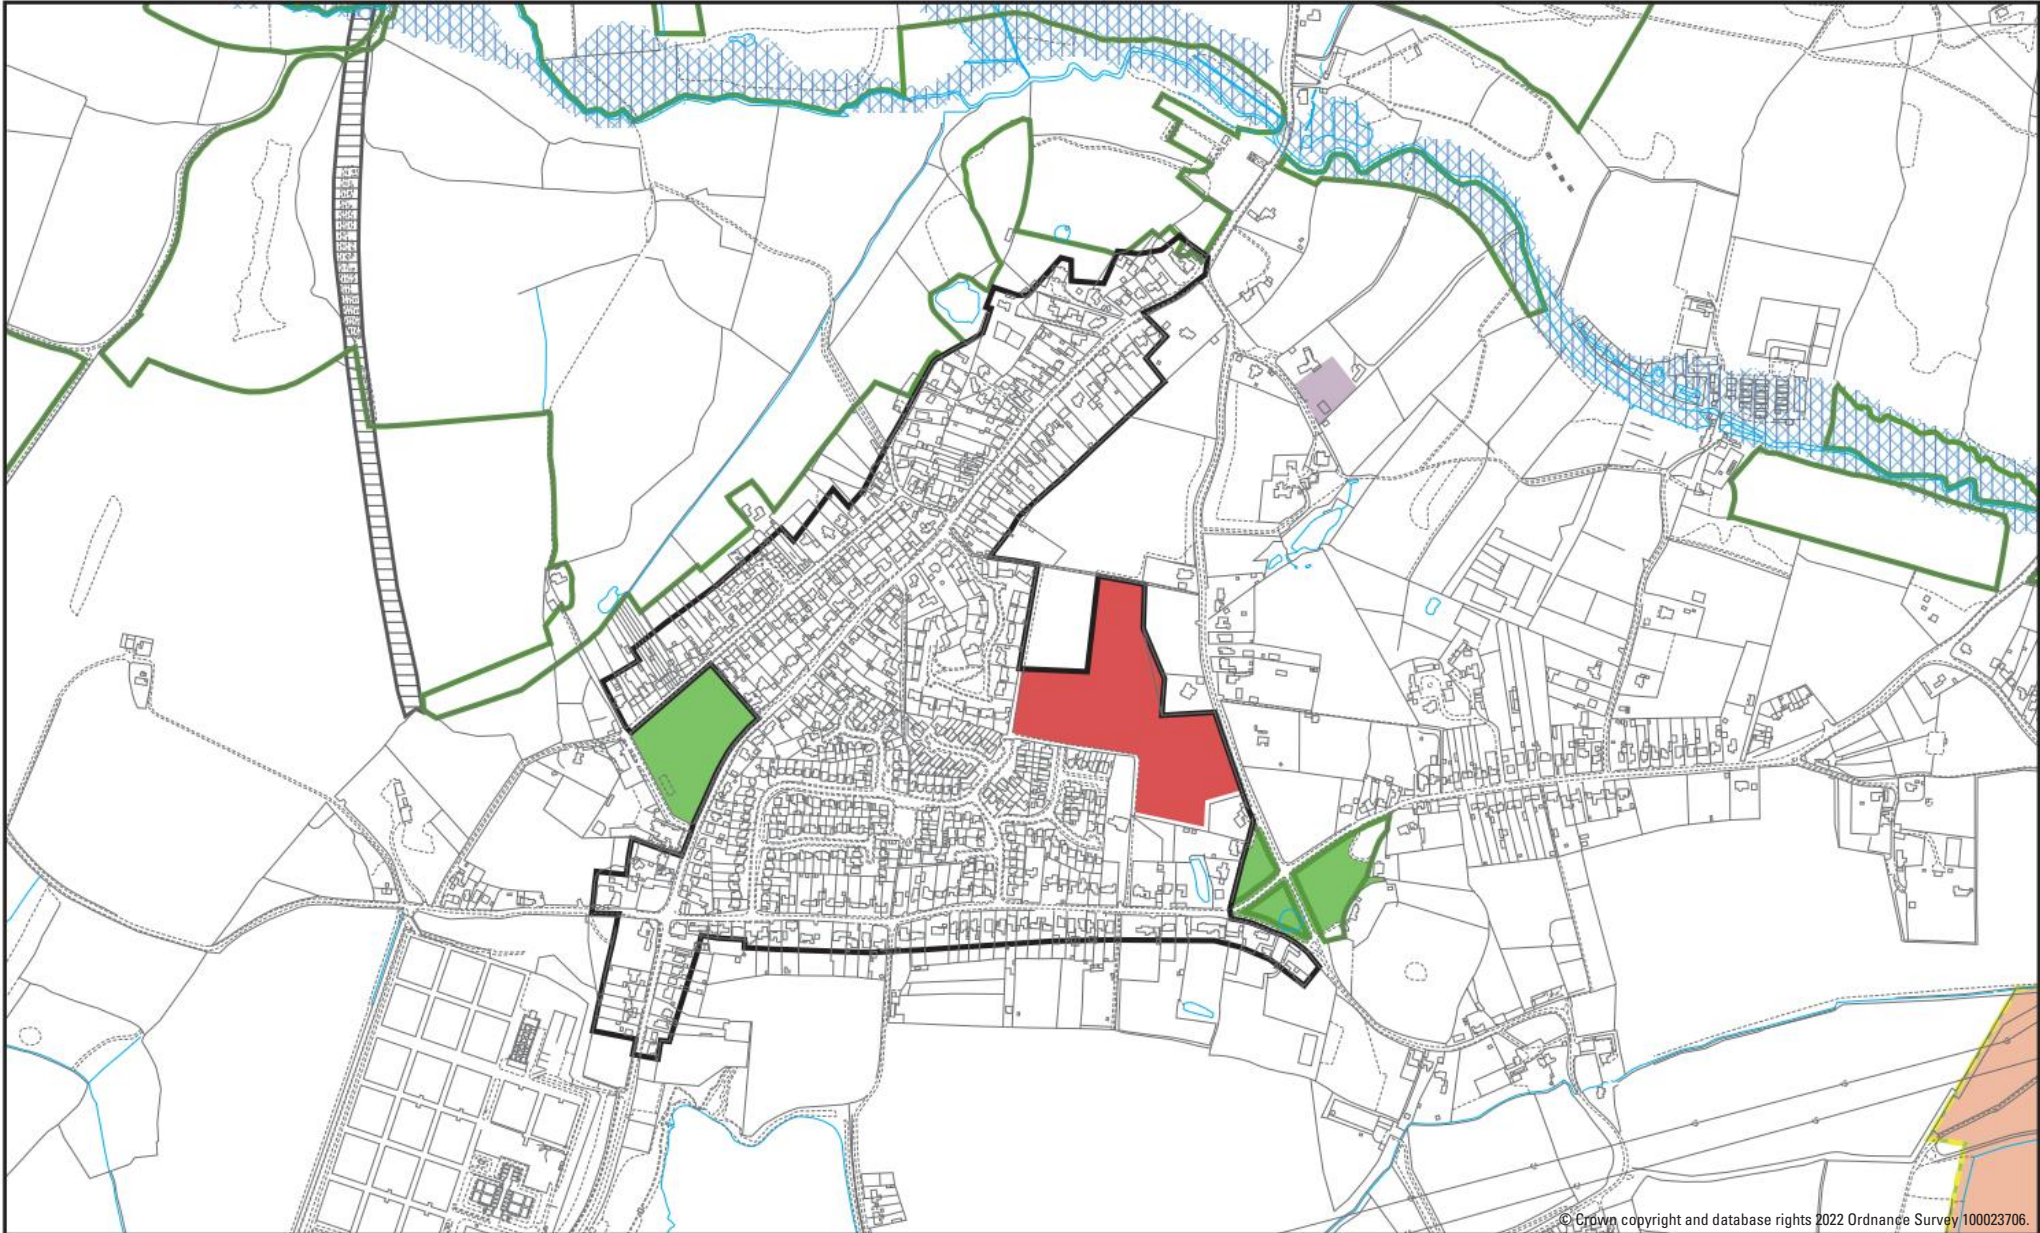

# LAYER DE LA HAYE

## Policy SS10

Scale 1:9,500

LOGO

© Crown copyright and database rights 2022 Ordnance Survey 100023706.