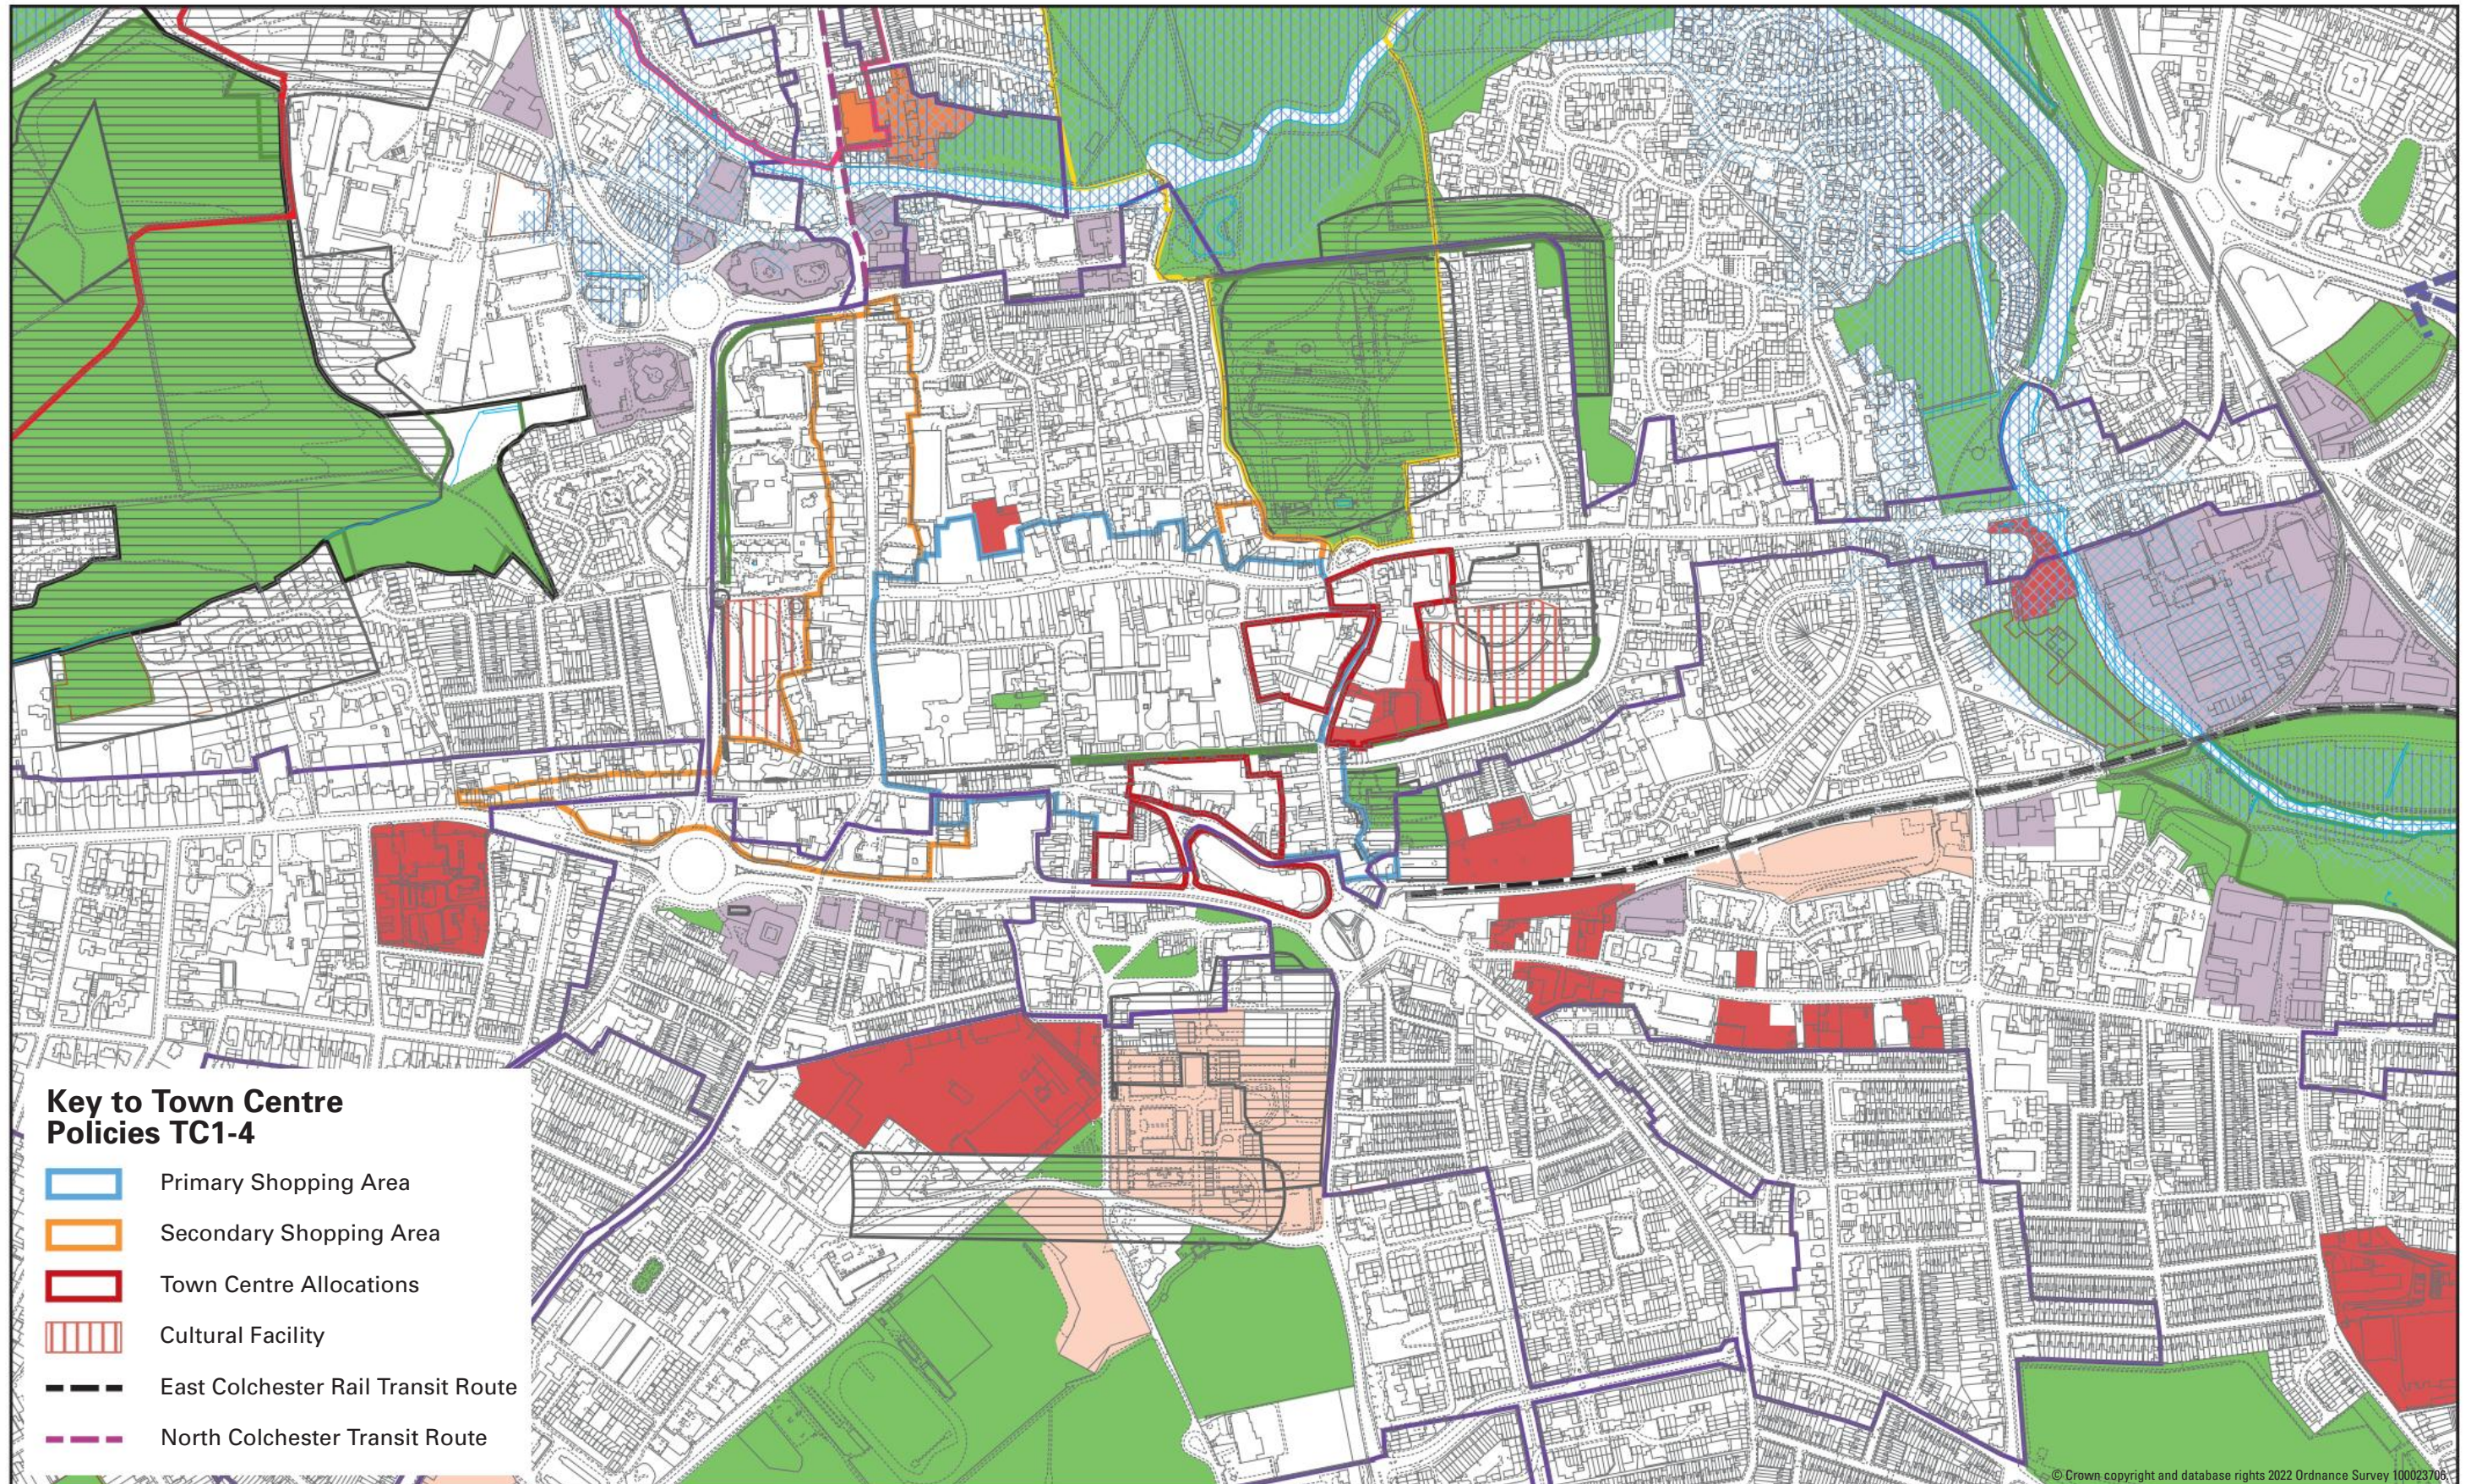

# COLCHESTER TOWN CENTRE

## Policies TC1-4

Scale 1:7,000

LOGO

### Key to Town Centre Policies TC1-4

-  Primary Shopping Area
-  Secondary Shopping Area
-  Town Centre Allocations
-  Cultural Facility
-  East Colchester Rail Transit Route
-  North Colchester Transit Route